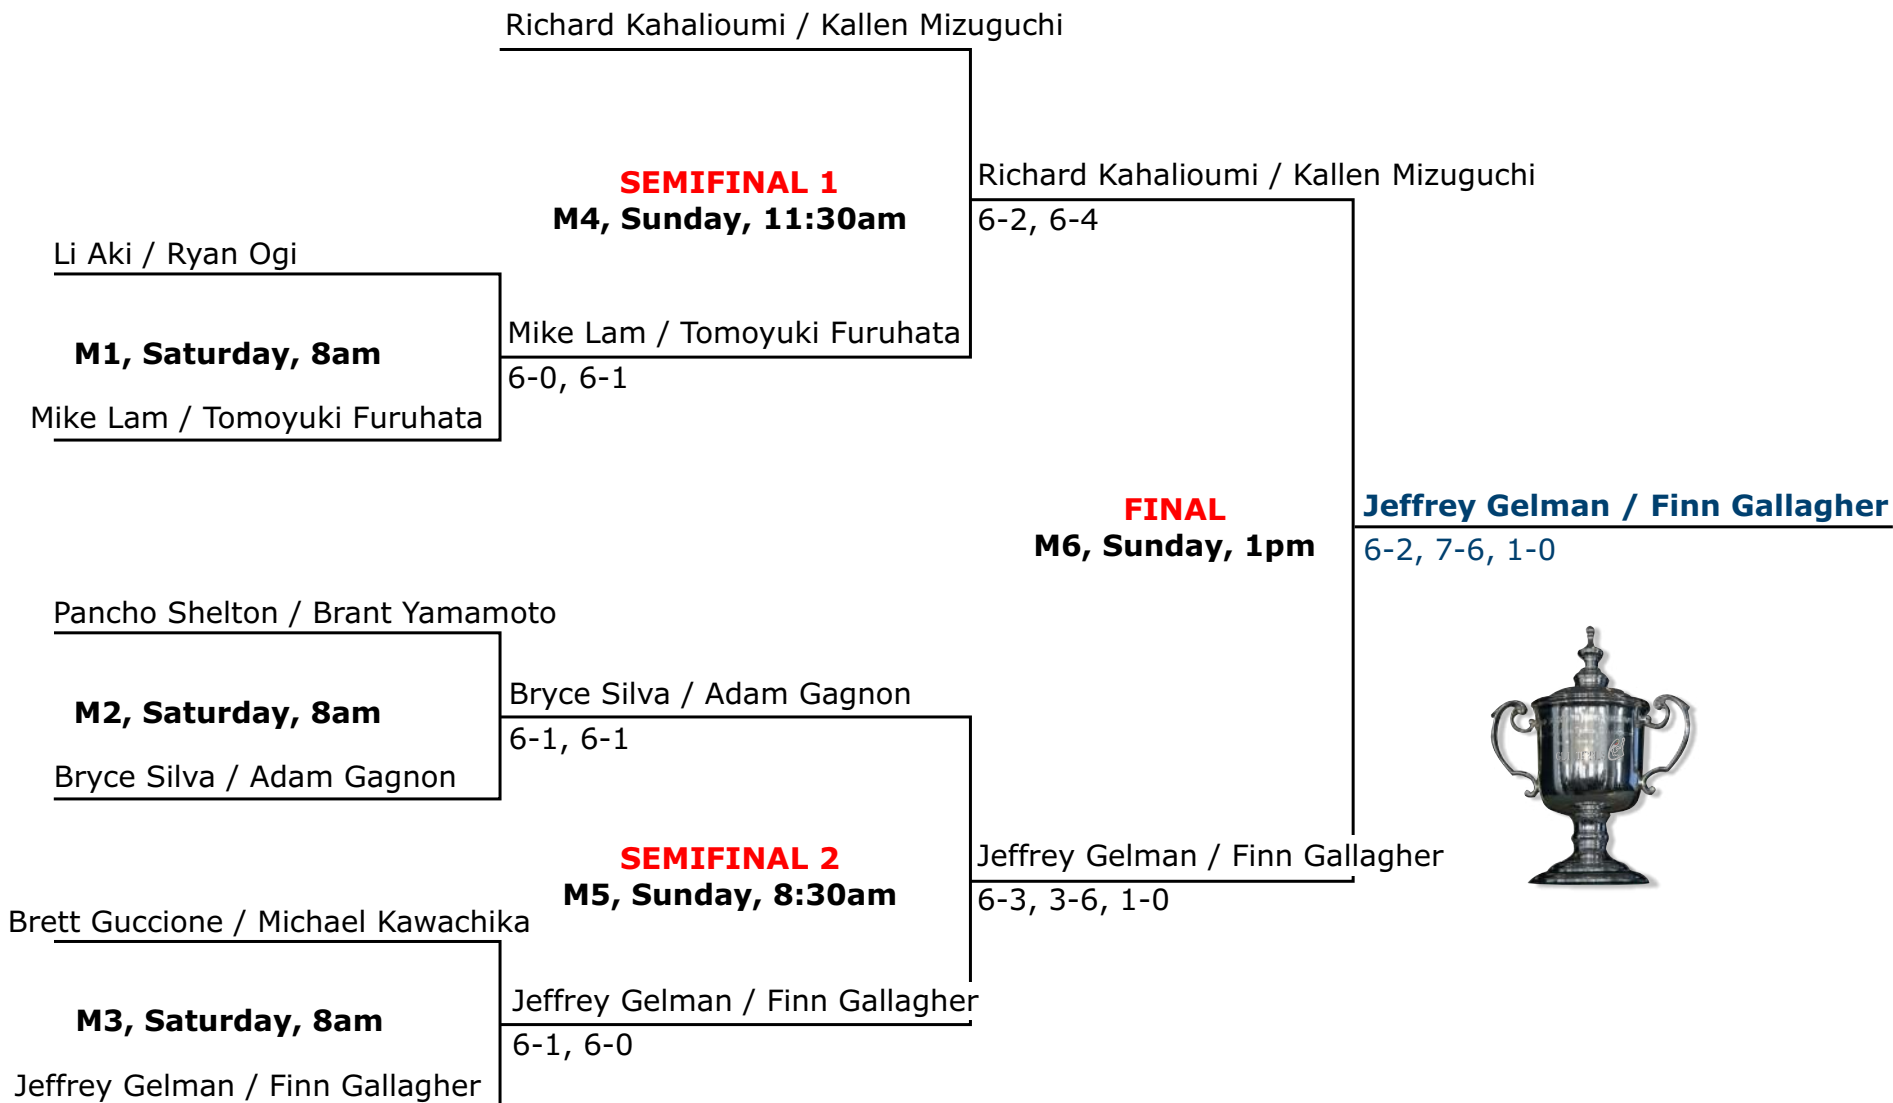

10th Annual FilAm Friendship Doubles Tennis Tournament

July 16-17, 2016

“Biggest non-sanctioned tournament in the state of Hawaii”
Saundra Gulley, President West Hawaii District Tennis Association

Gonna Love It
Tennis

MENS OPEN