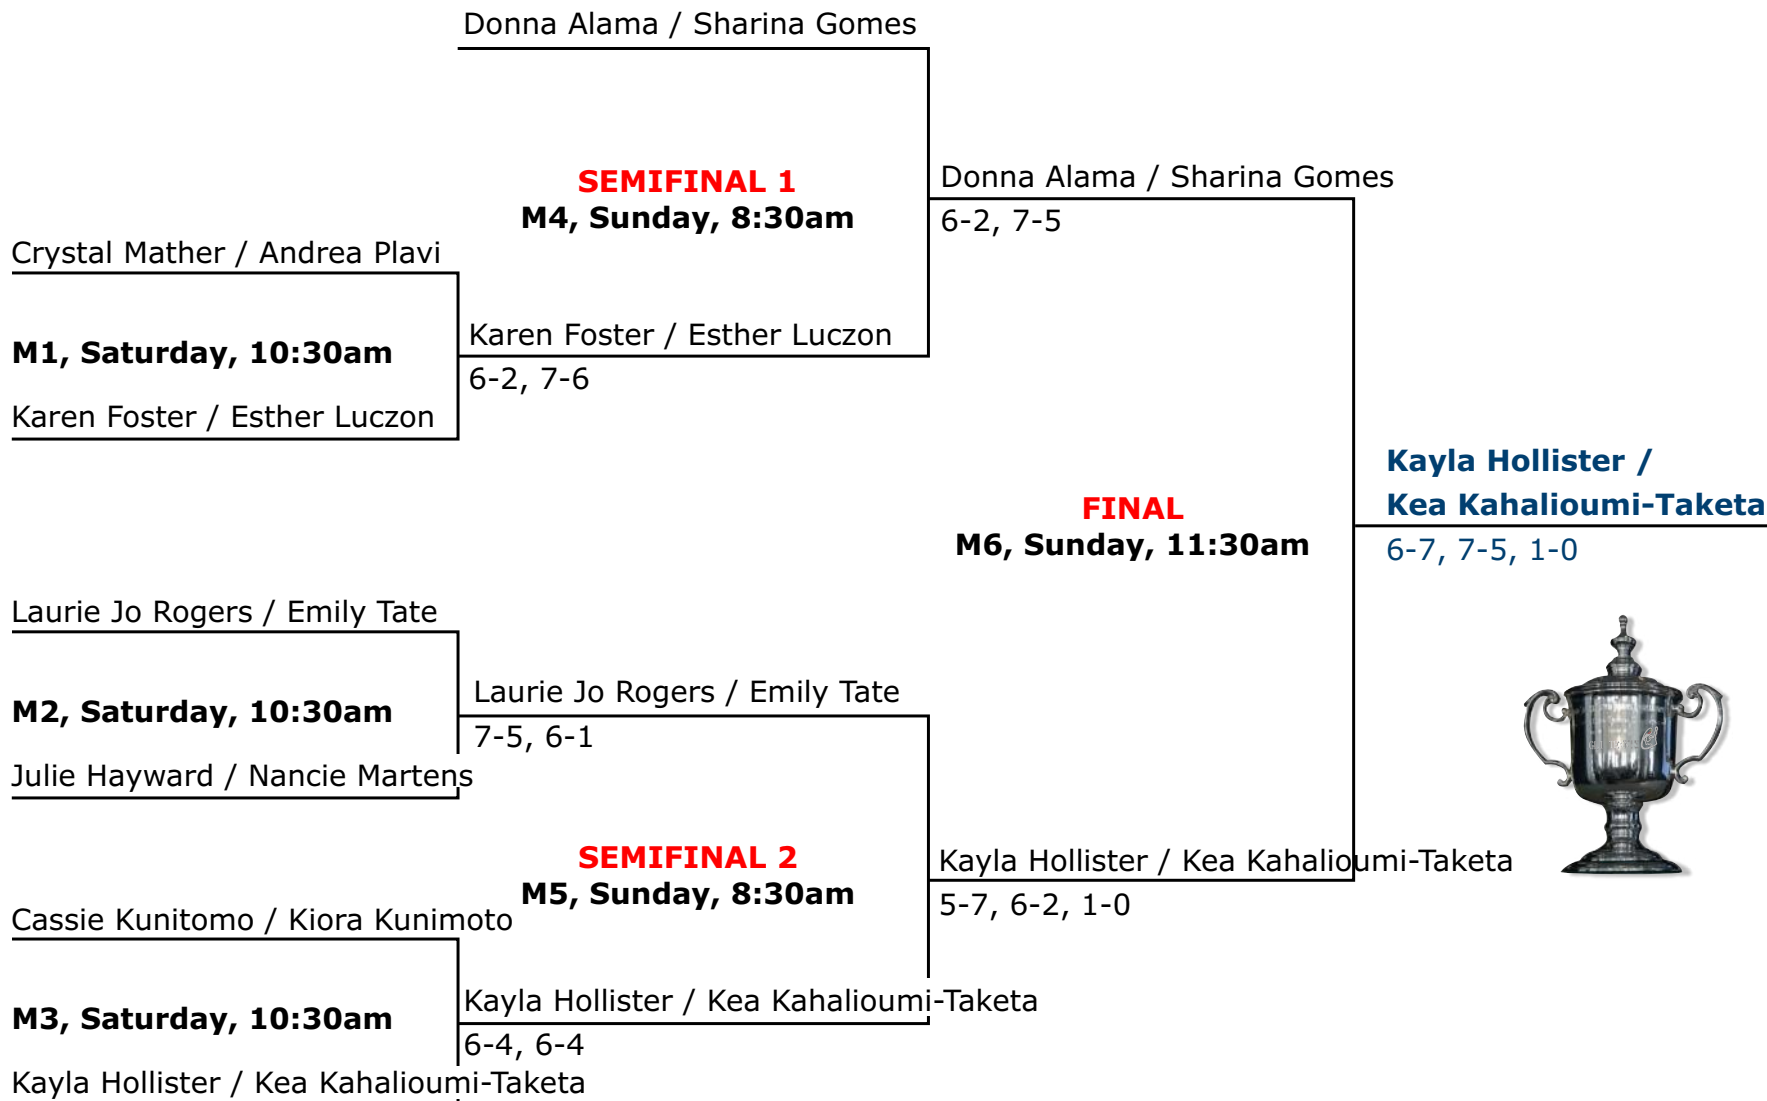

10th Annual FilAm Friendship Doubles Tennis Tournament

July 16-17, 2016

“Biggest non-sanctioned tournament in the state of Hawaii”
Saundra Gulley, President West Hawaii District Tennis Association

Gonna Love It
Tennis

WOMENS 7.0