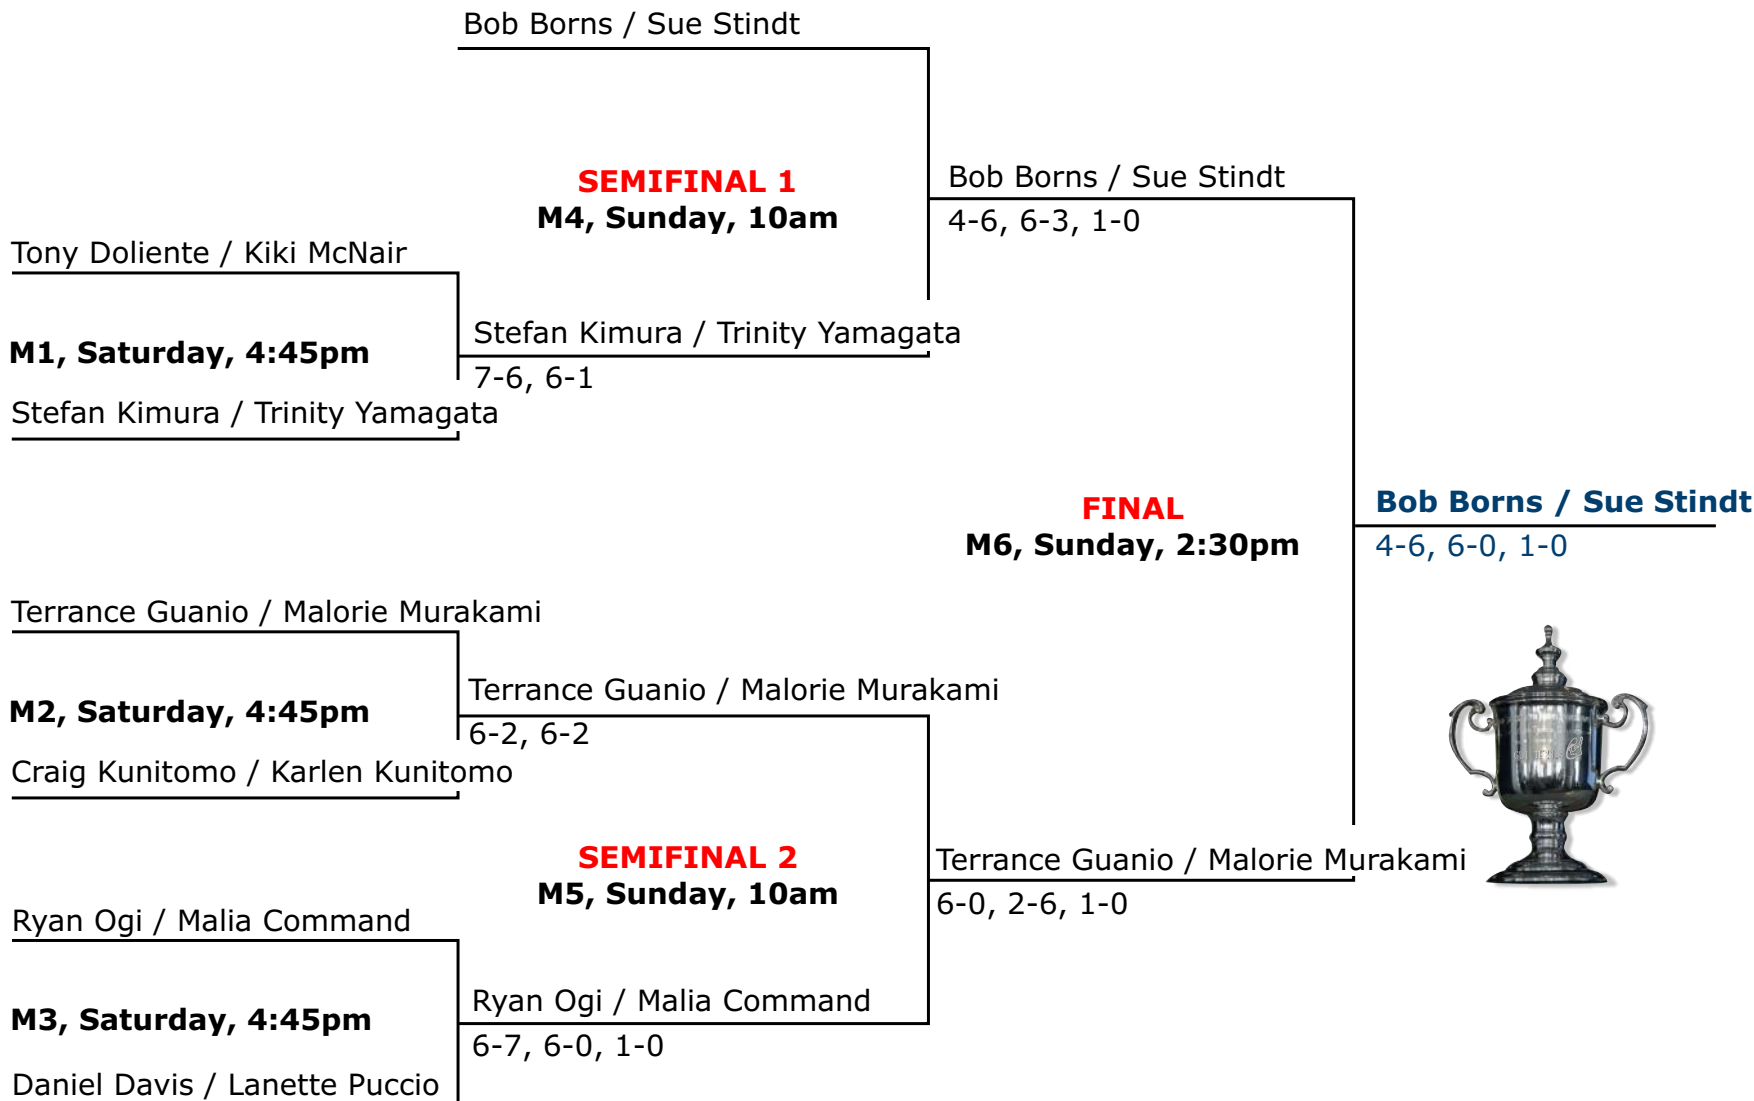

10th Annual FilAm Friendship Doubles Tennis Tournament

July 16-17, 2016

“Biggest non-sanctioned tournament in the state of Hawaii”
Saundra Gulley, President West Hawaii District Tennis Association

Gonna Love It
Tennis

MIXED 8.0