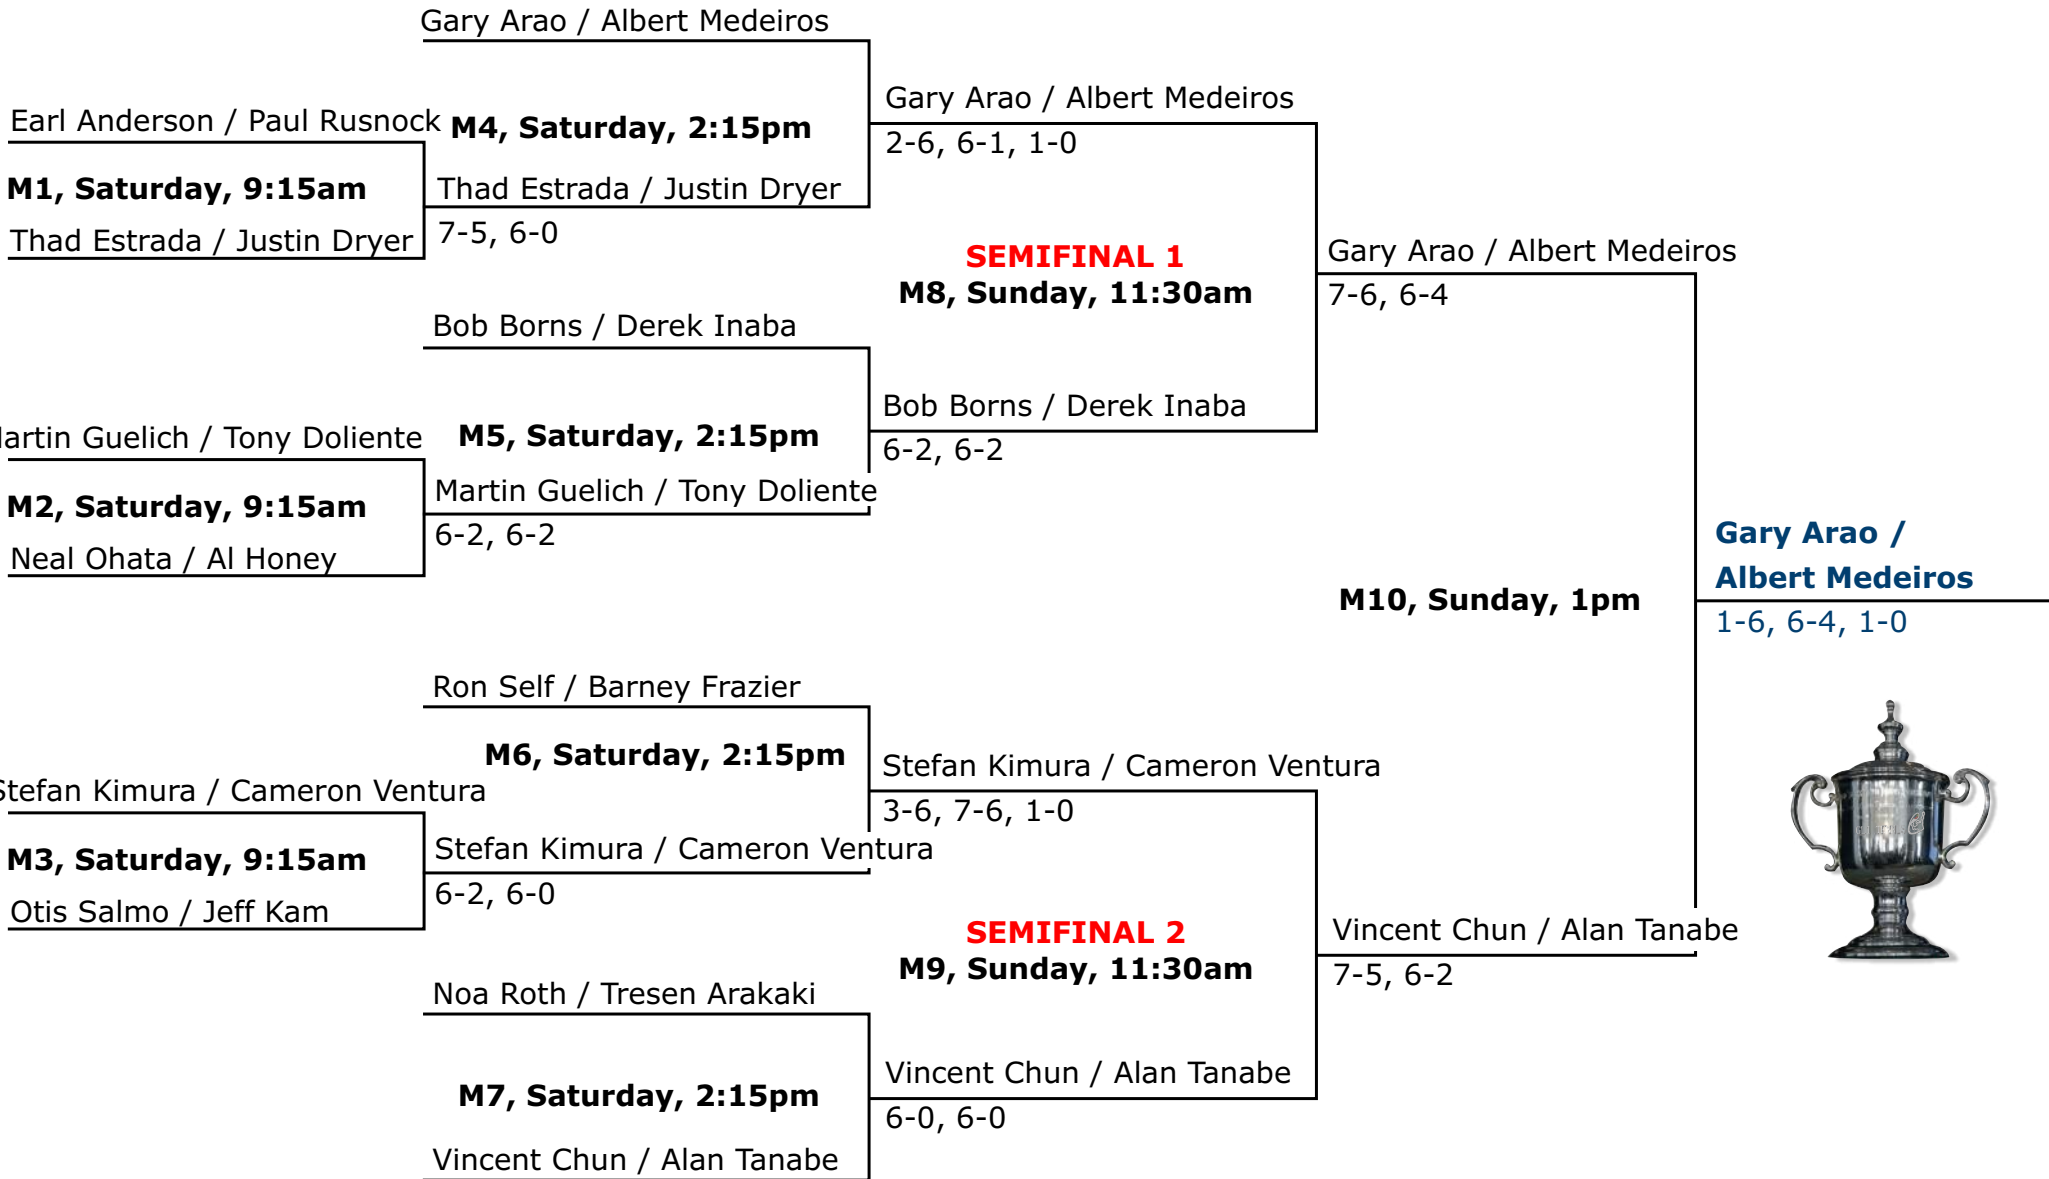

10th Annual FilAm Friendship Doubles Tennis Tournament

July 16-17, 2016

"Biggest non-sanctioned tournament in the state of Hawaii"
Saundra Gulley, President West Hawaii District Tennis Association

Gonna Love It
Tennis

MENS 8.0