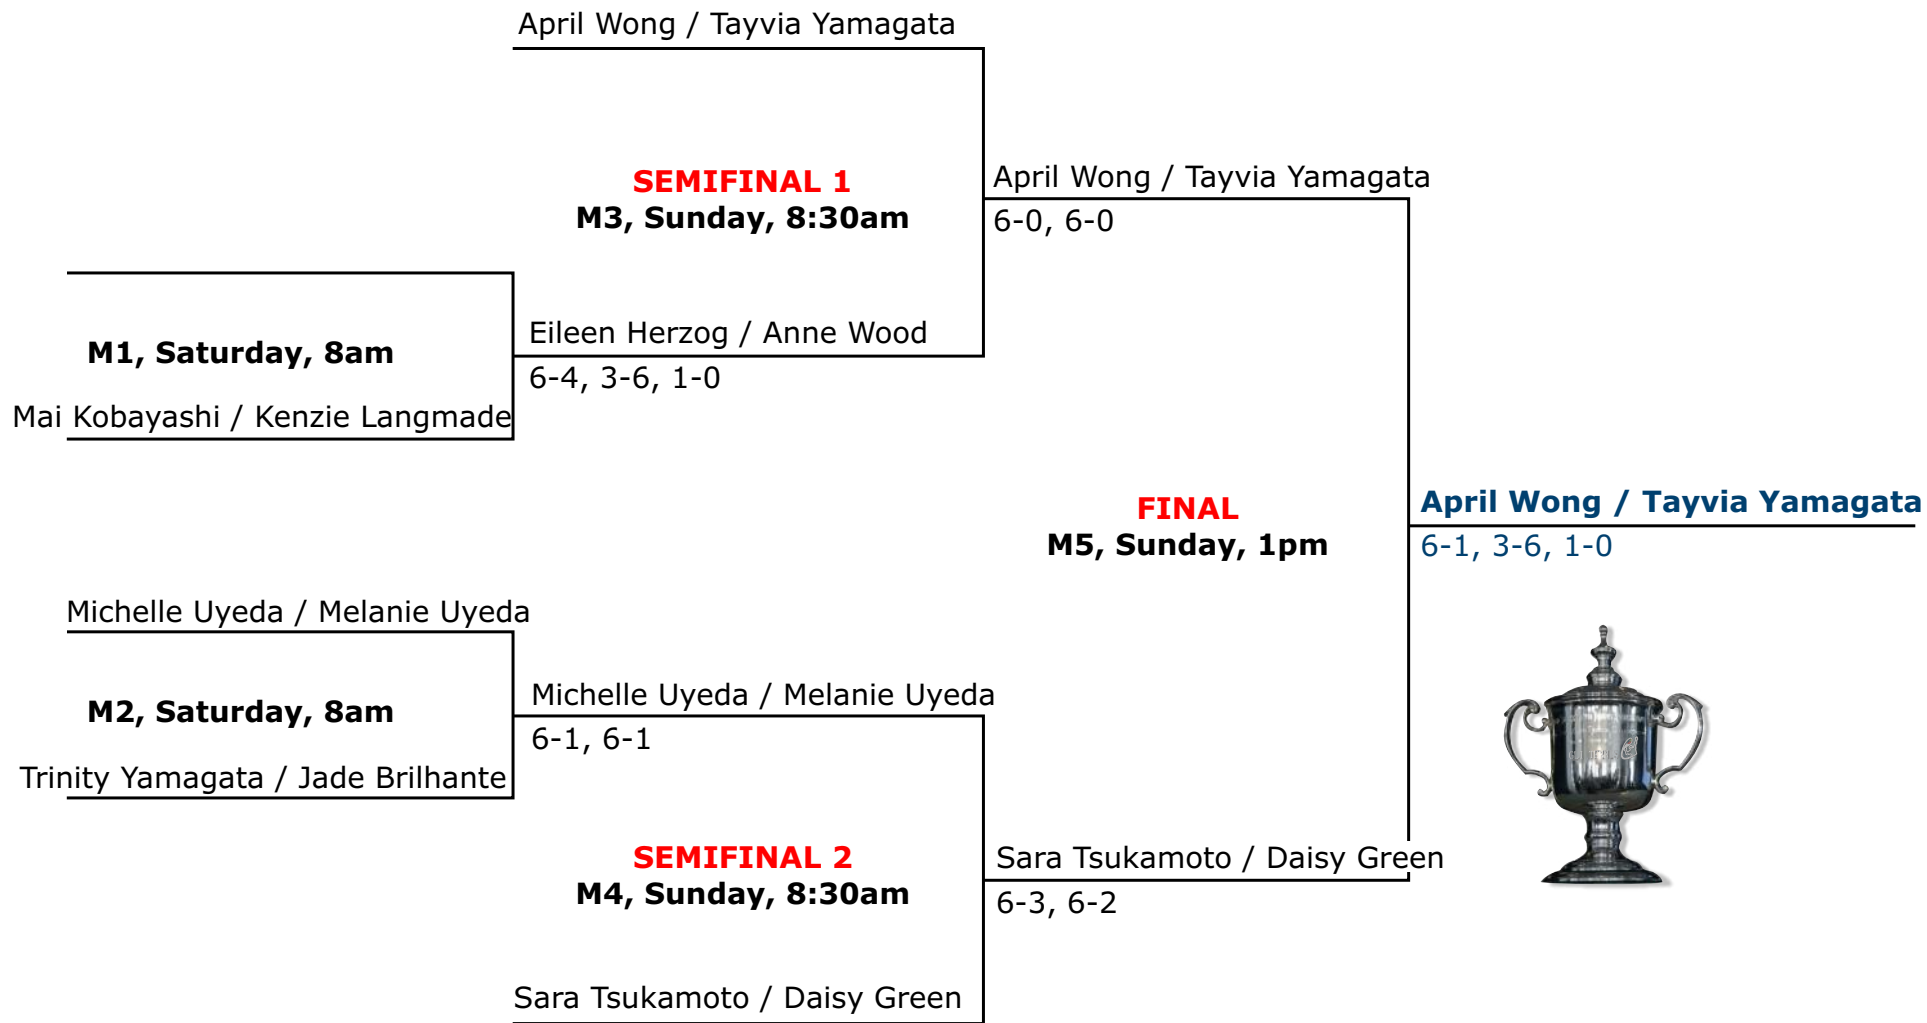

Gonna Love It
Tennis

10th Annual FilAm Friendship Doubles Tennis Tournament

July 16-17, 2016

“Biggest non-sanctioned tournament in the state of Hawaii”
Saundra Gulley, President West Hawaii District Tennis Association

WOMENS OPEN