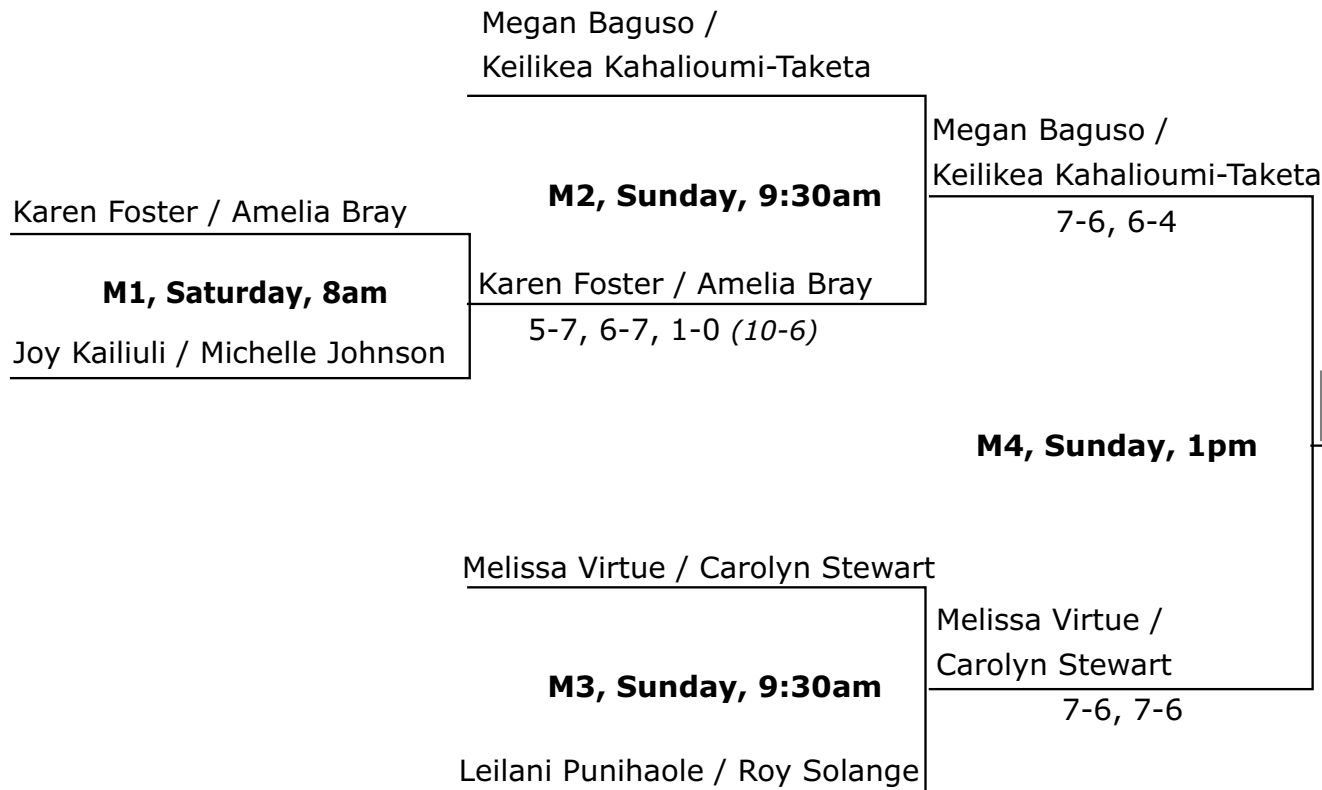

WOMENS 7.0

Megan Baguso / Keilikea Kahalioumi-Taketa

6-4, 3-6, 1-0 (10-8)