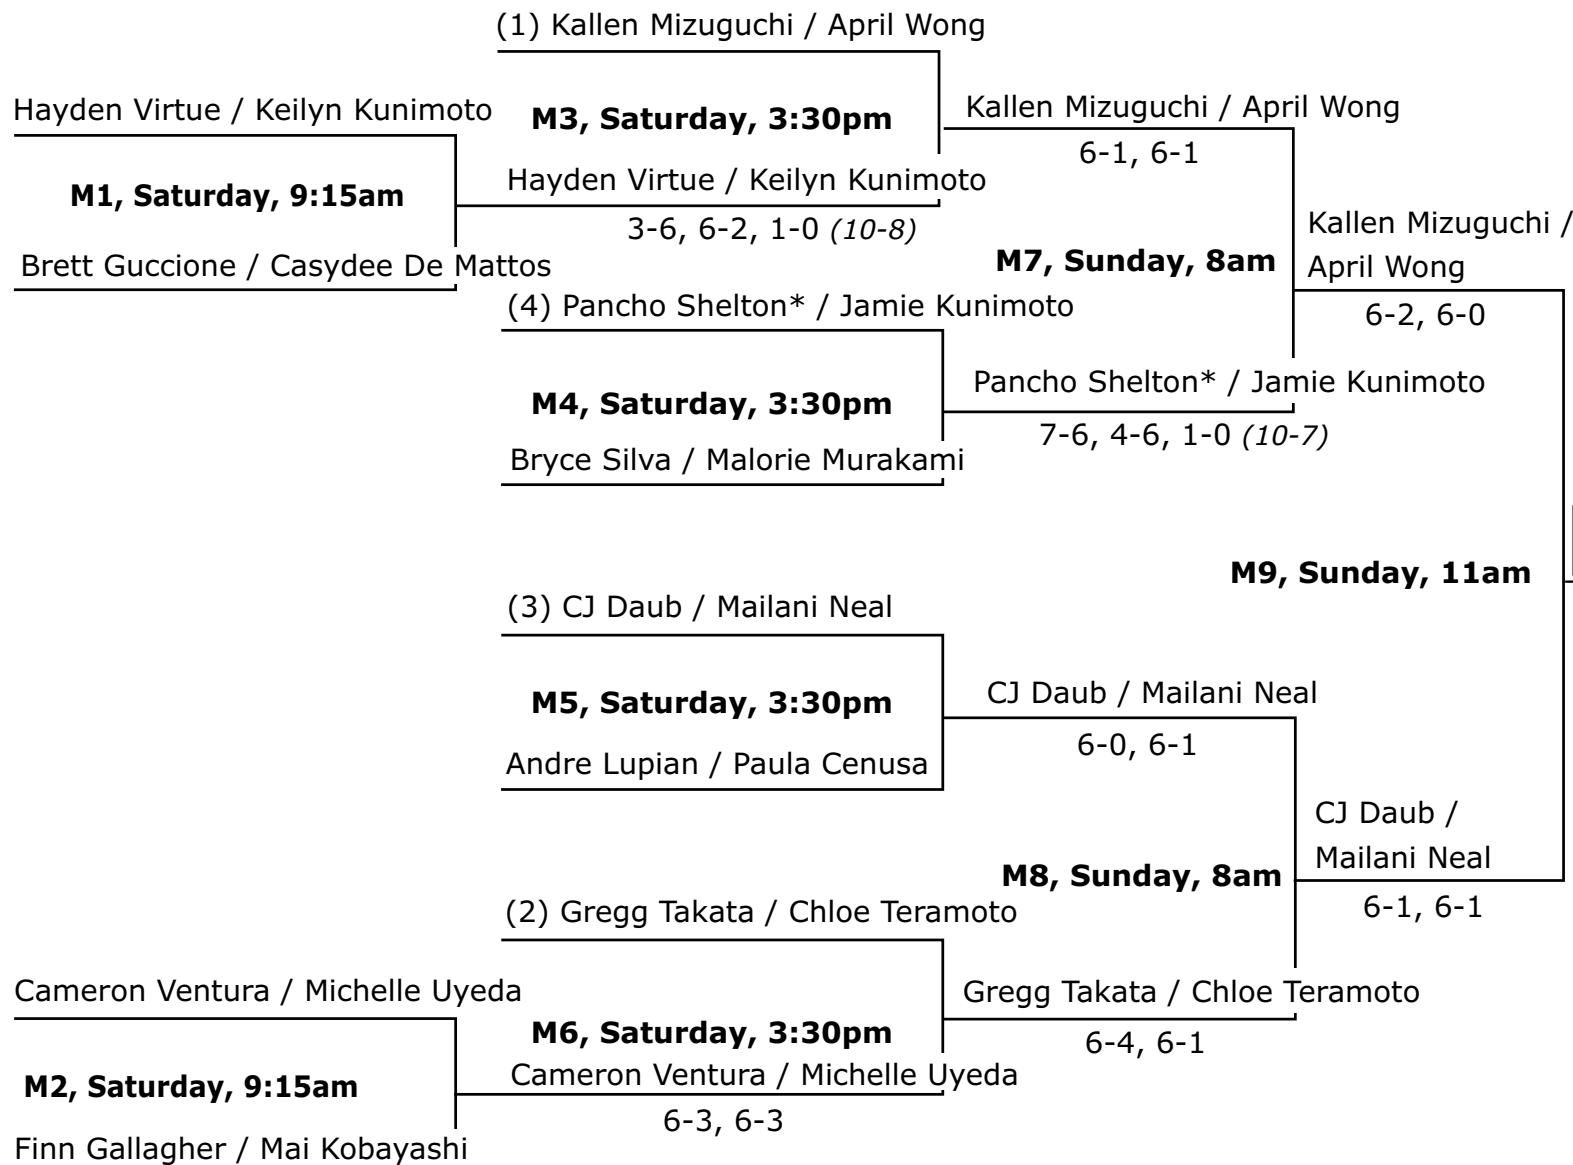

MIXED OPEN

Kallen Mizuguchi / April Wong

6-4, 7-5

* Due to injury, Pancho Shelton played for Richard Kahalioumi.