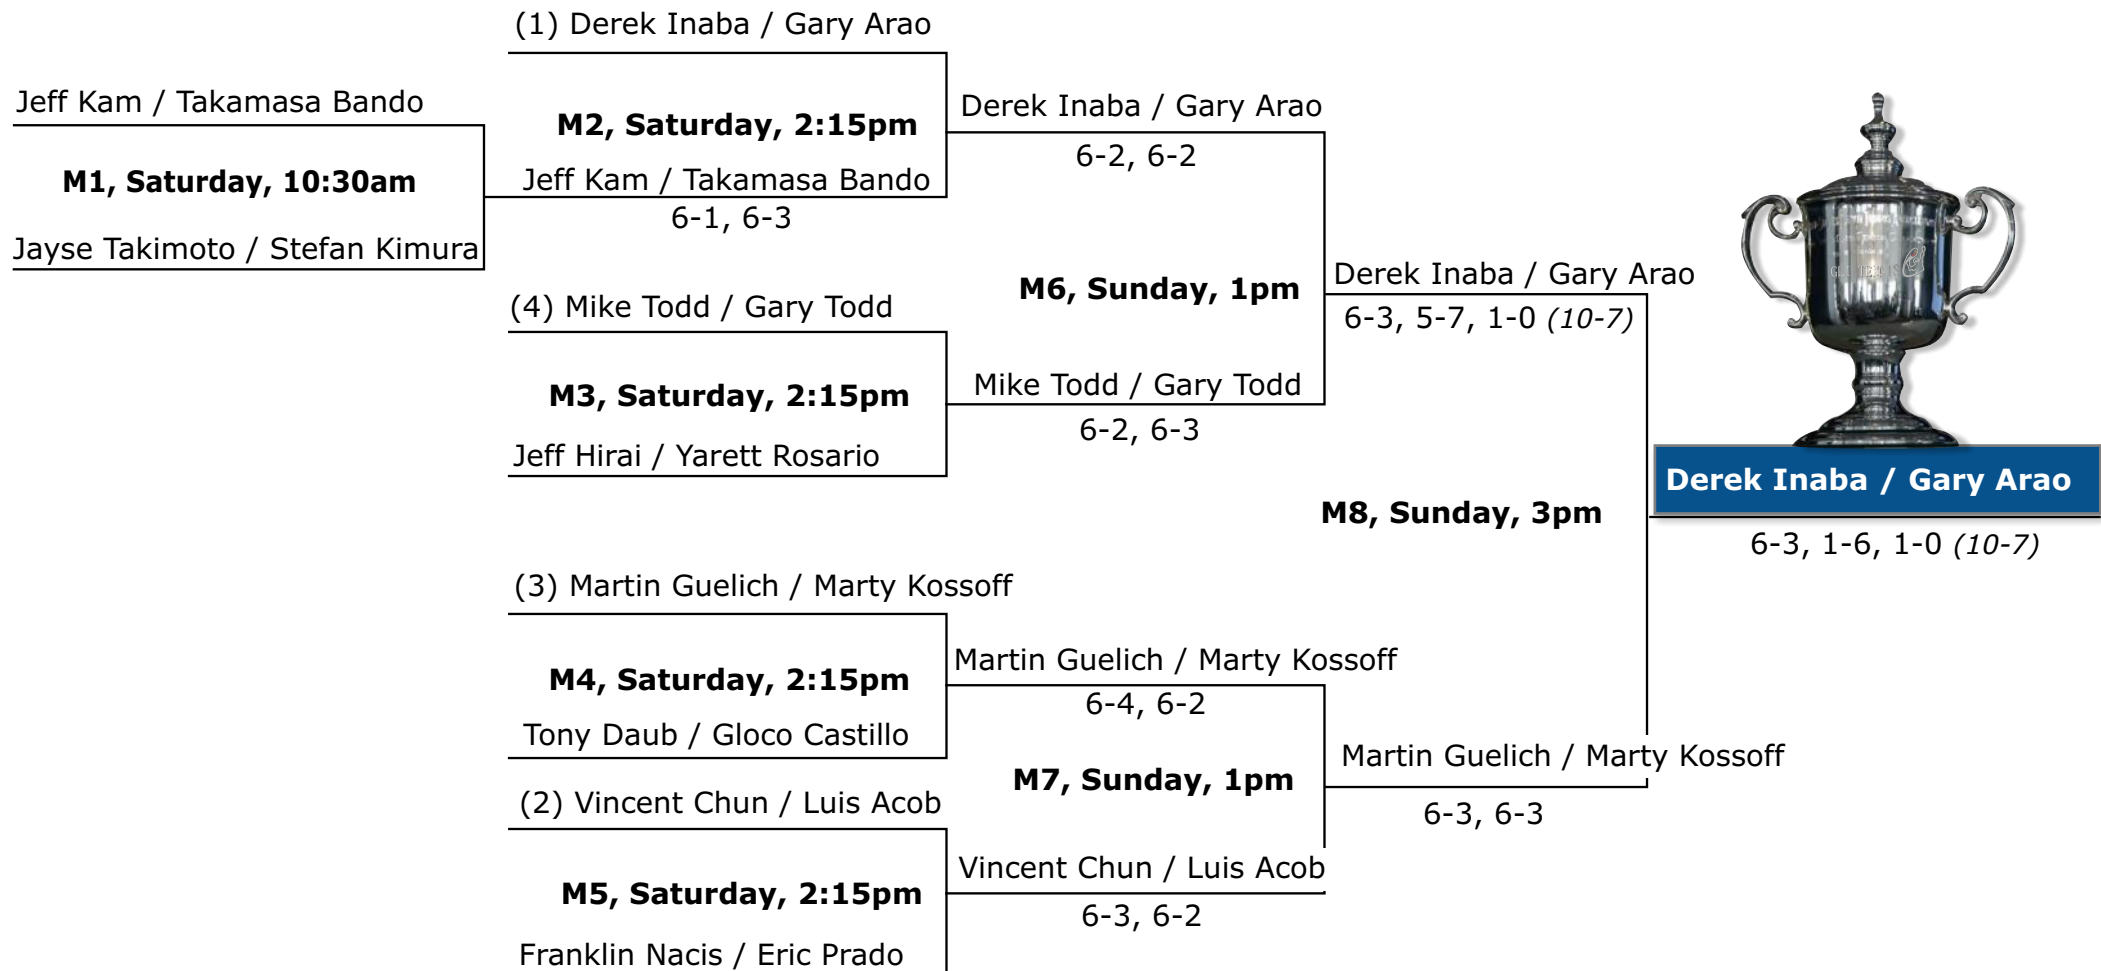

11th Annual FilAm Friendship Doubles Tennis Tournament

July 15-16, 2017

"Biggest non-sanctioned tournament in the state of Hawaii"
Saundra Gulley, Past President West Hawaii District Tennis Association

Gonna Love It
Tennis

MENS 8.0