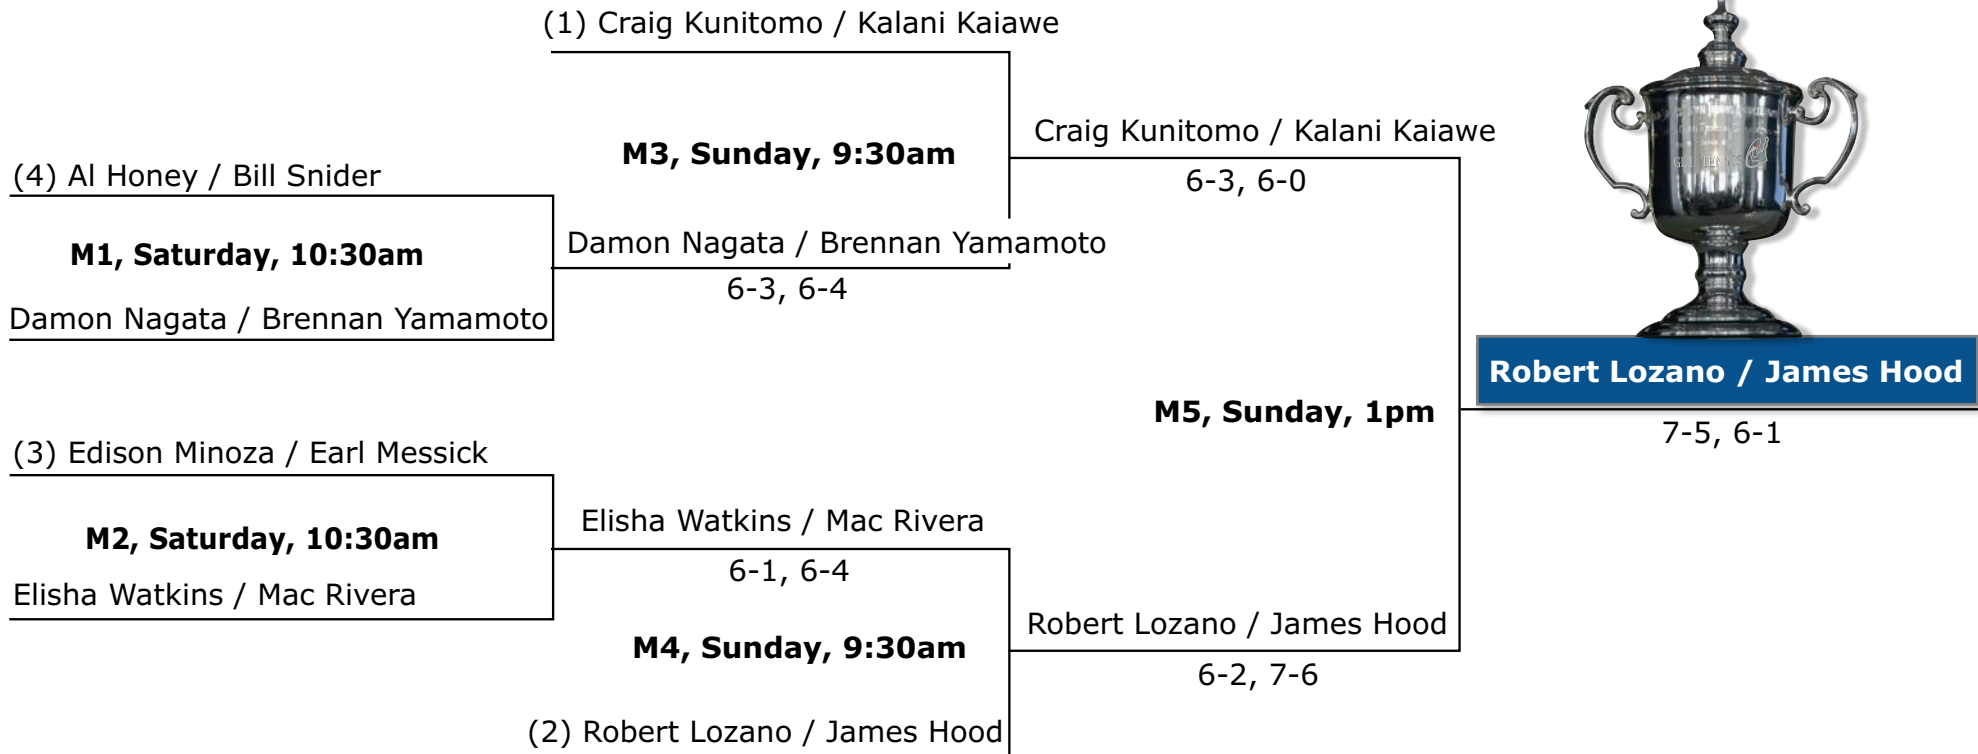

11th Annual FilAm Friendship Doubles Tennis Tournament

July 15-16, 2017

"Biggest non-sanctioned tournament in the state of Hawaii"
Saundra Gulley, Past President West Hawaii District Tennis Association

Gonna Love It
Tennis

MENS 7.5