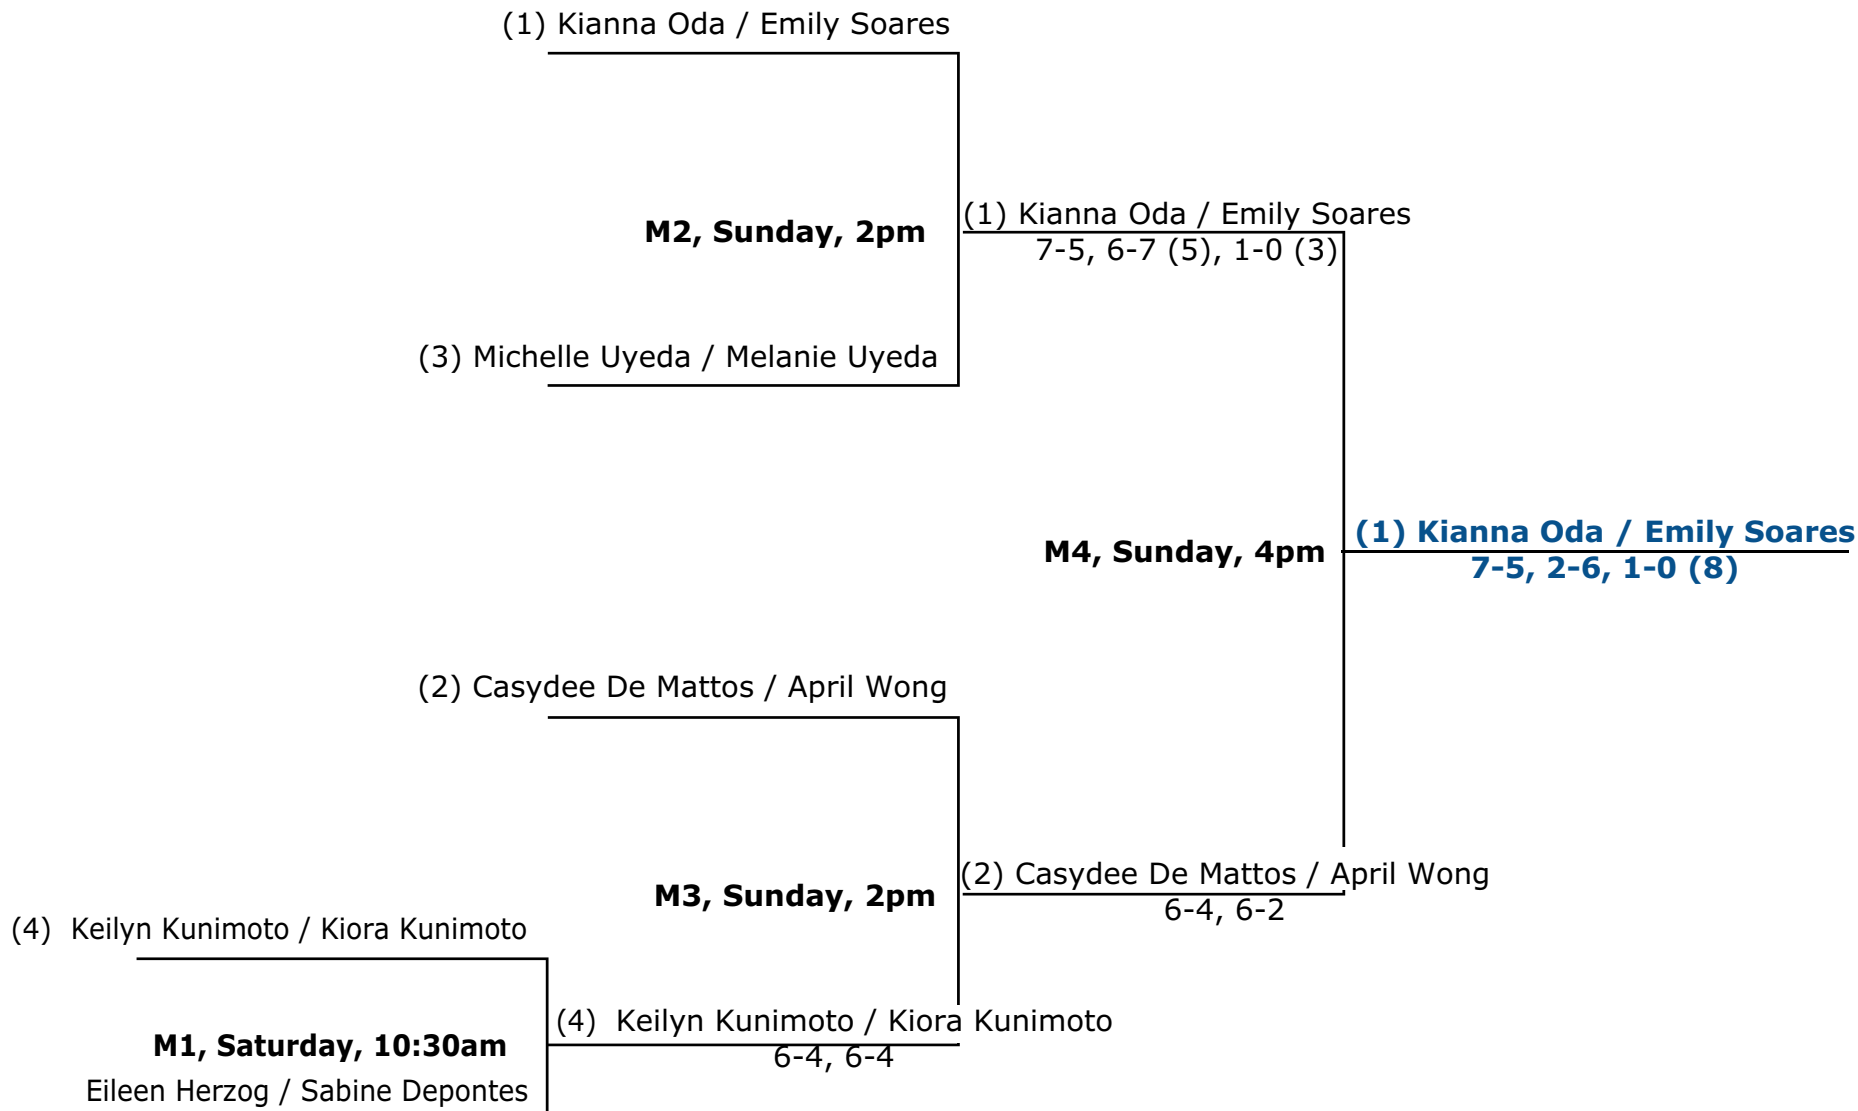

WOMENS OPEN