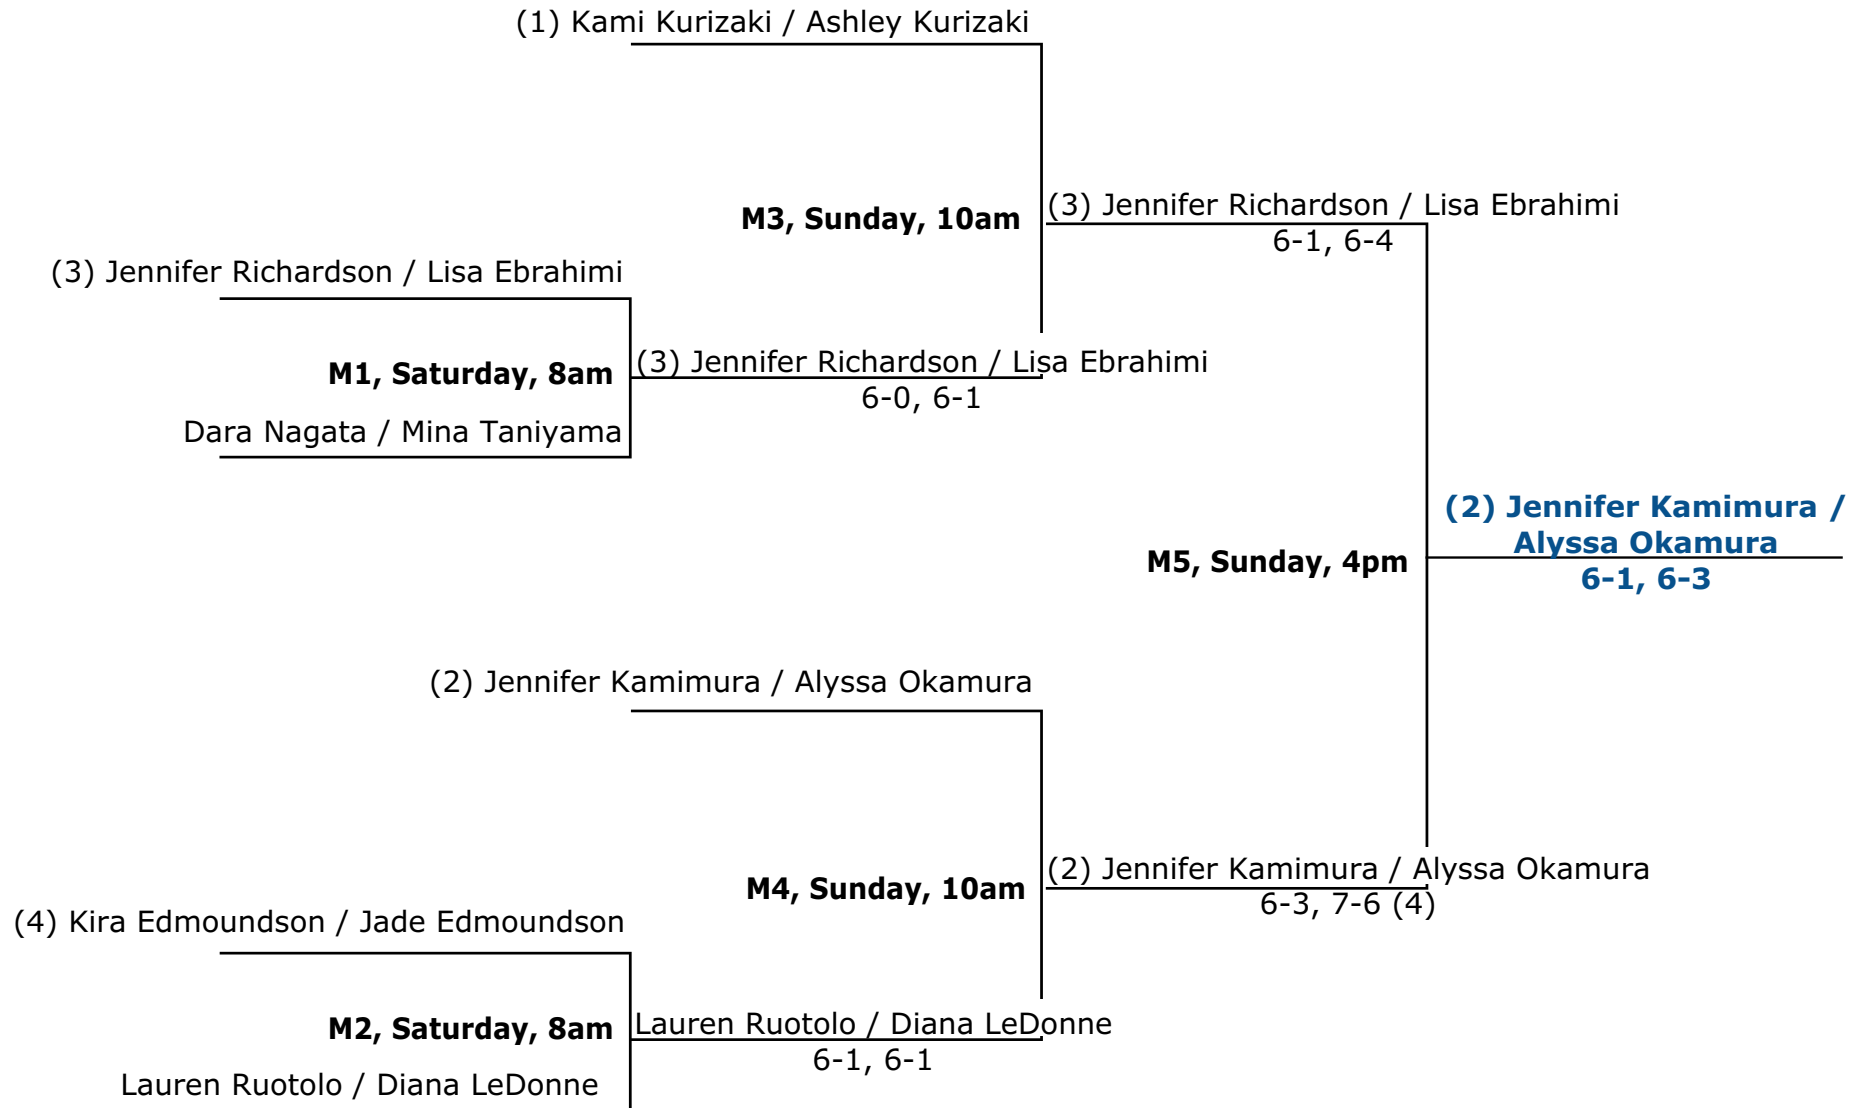

13th Annual FilAm Friendship Doubles Tennis Tournament

July 13-14, 2019

"Biggest non-sanctioned tournament in the state of Hawaii"
Saundra Gulley, Past President West Hawaii District Tennis Association

WOMENS 6.0