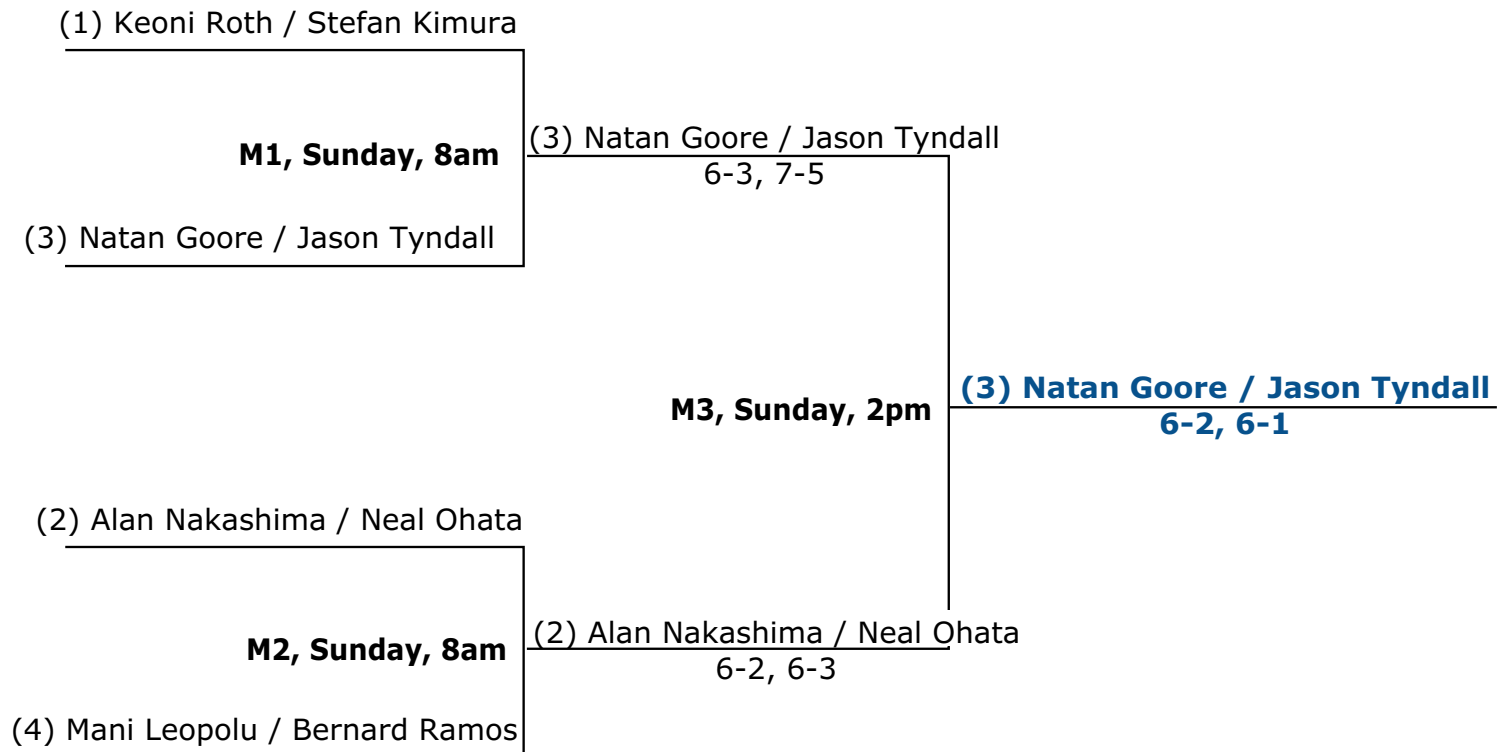

13th Annual FilAm Friendship Doubles Tennis Tournament

July 13-14, 2019

"Biggest non-sanctioned tournament in the state of Hawaii"
Saundra Gulley, Past President West Hawaii District Tennis Association

MENS 7.5