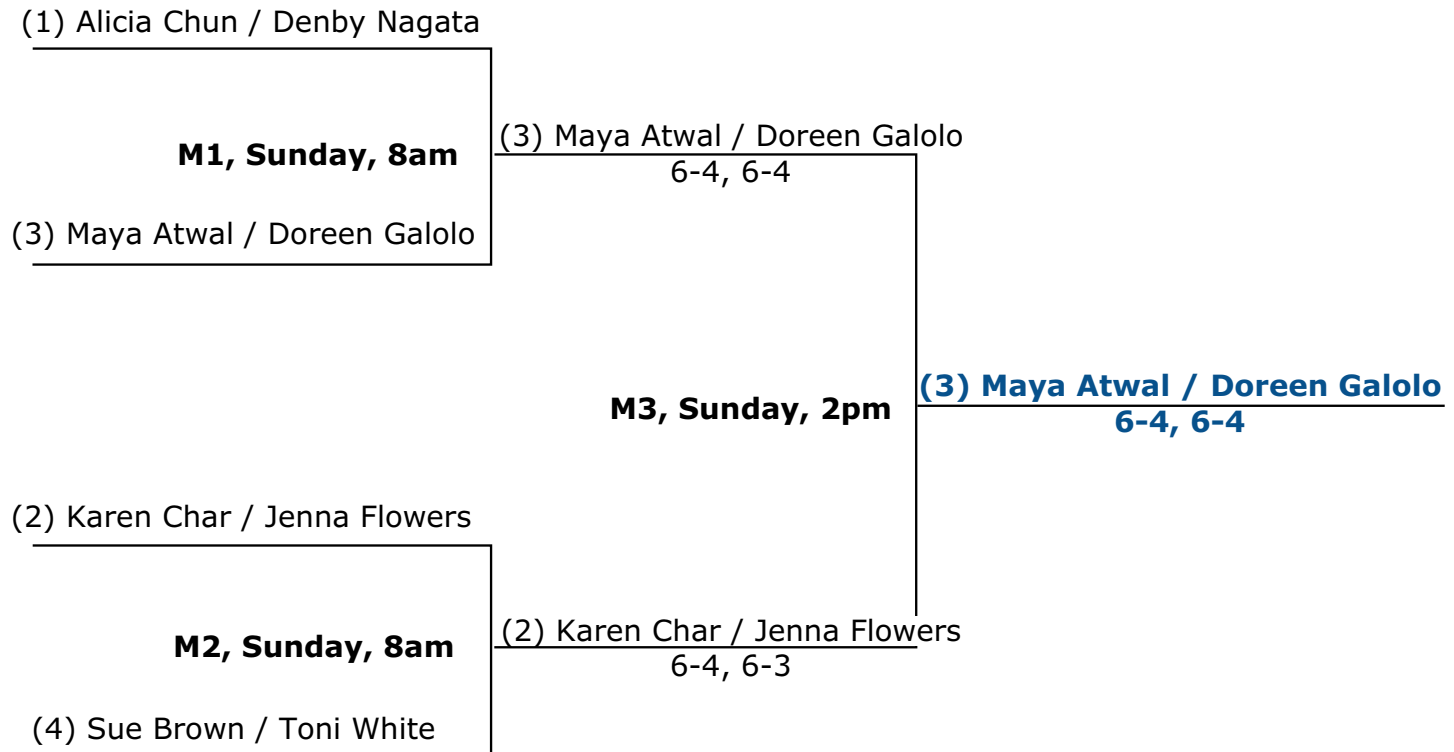

13th Annual FilAm Friendship Doubles Tennis Tournament

July 13-14, 2019

"Biggest non-sanctioned tournament in the state of Hawaii"
Saundra Gulley, Past President West Hawaii District Tennis Association

WOMENS 8.5