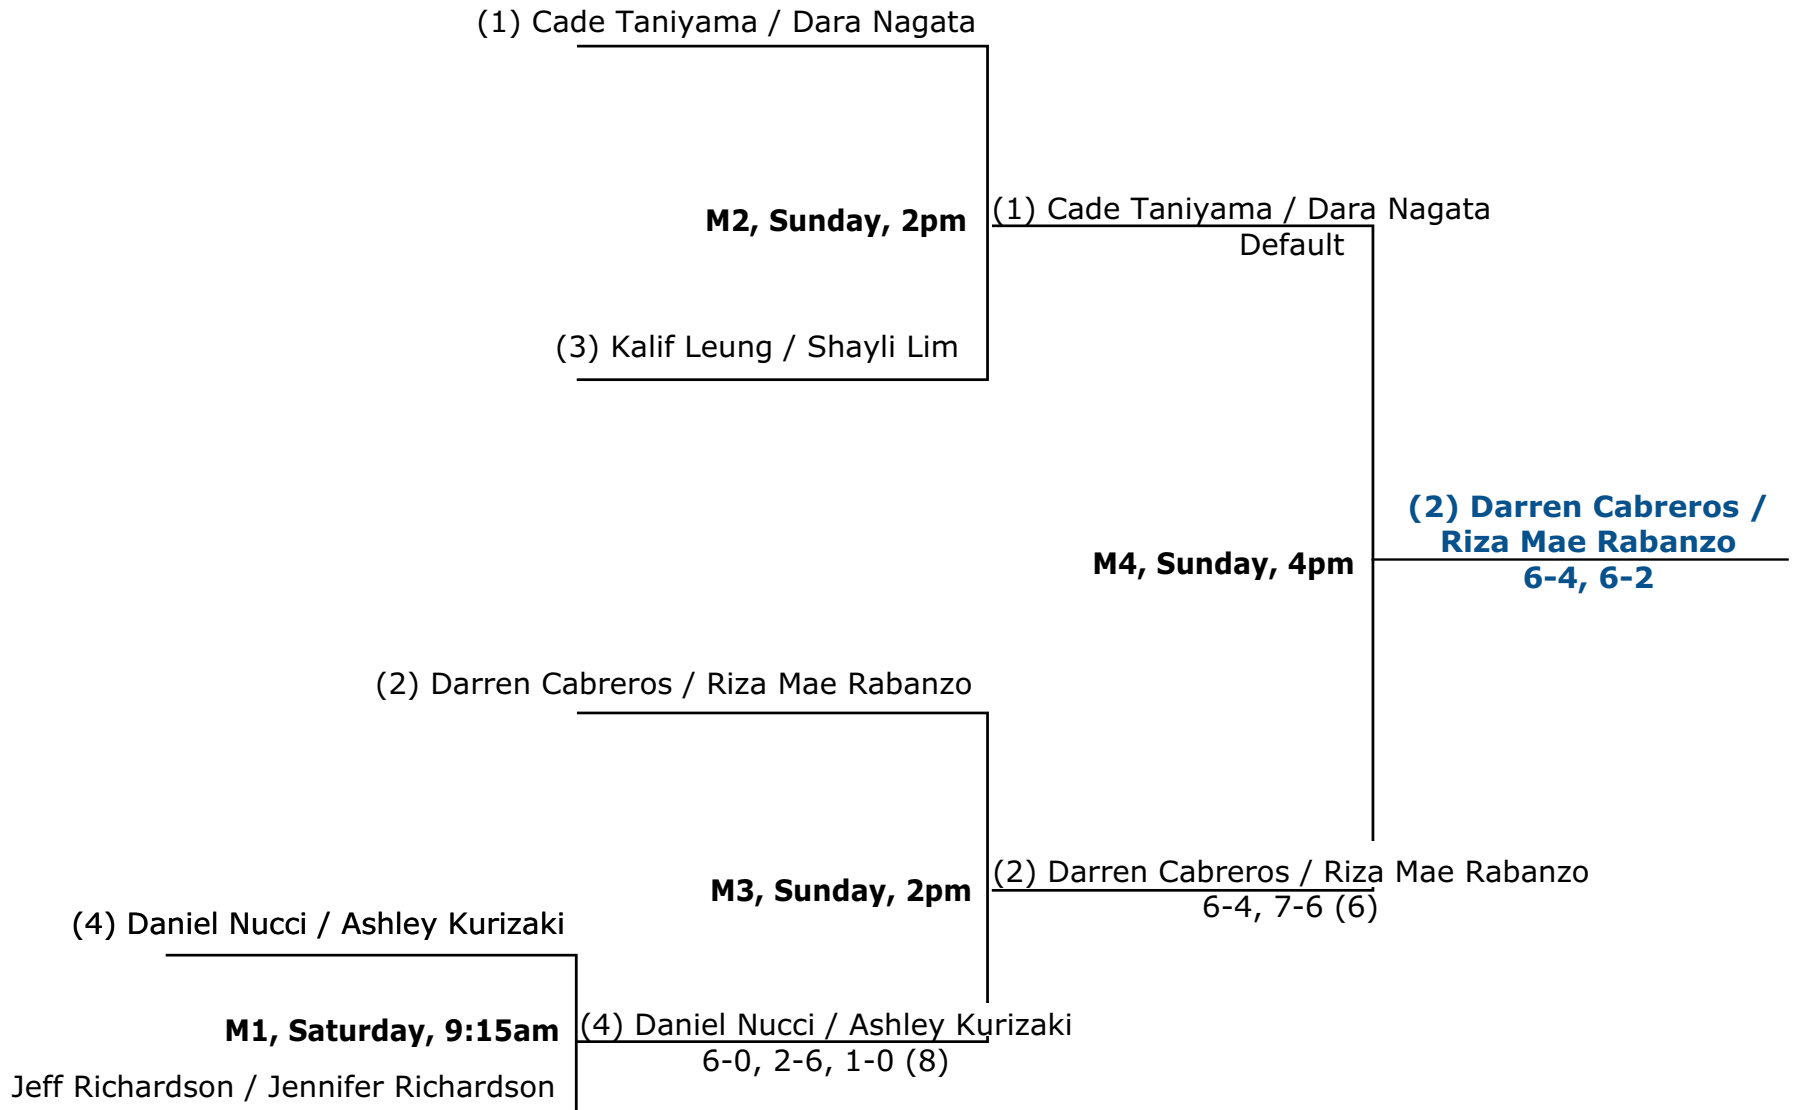

13th Annual FilAm Friendship Doubles Tennis Tournament

July 13-14, 2019

“Biggest non-sanctioned tournament in the state of Hawaii”
Saundra Gulley, Past President West Hawaii District Tennis Association

MIXED 6.0