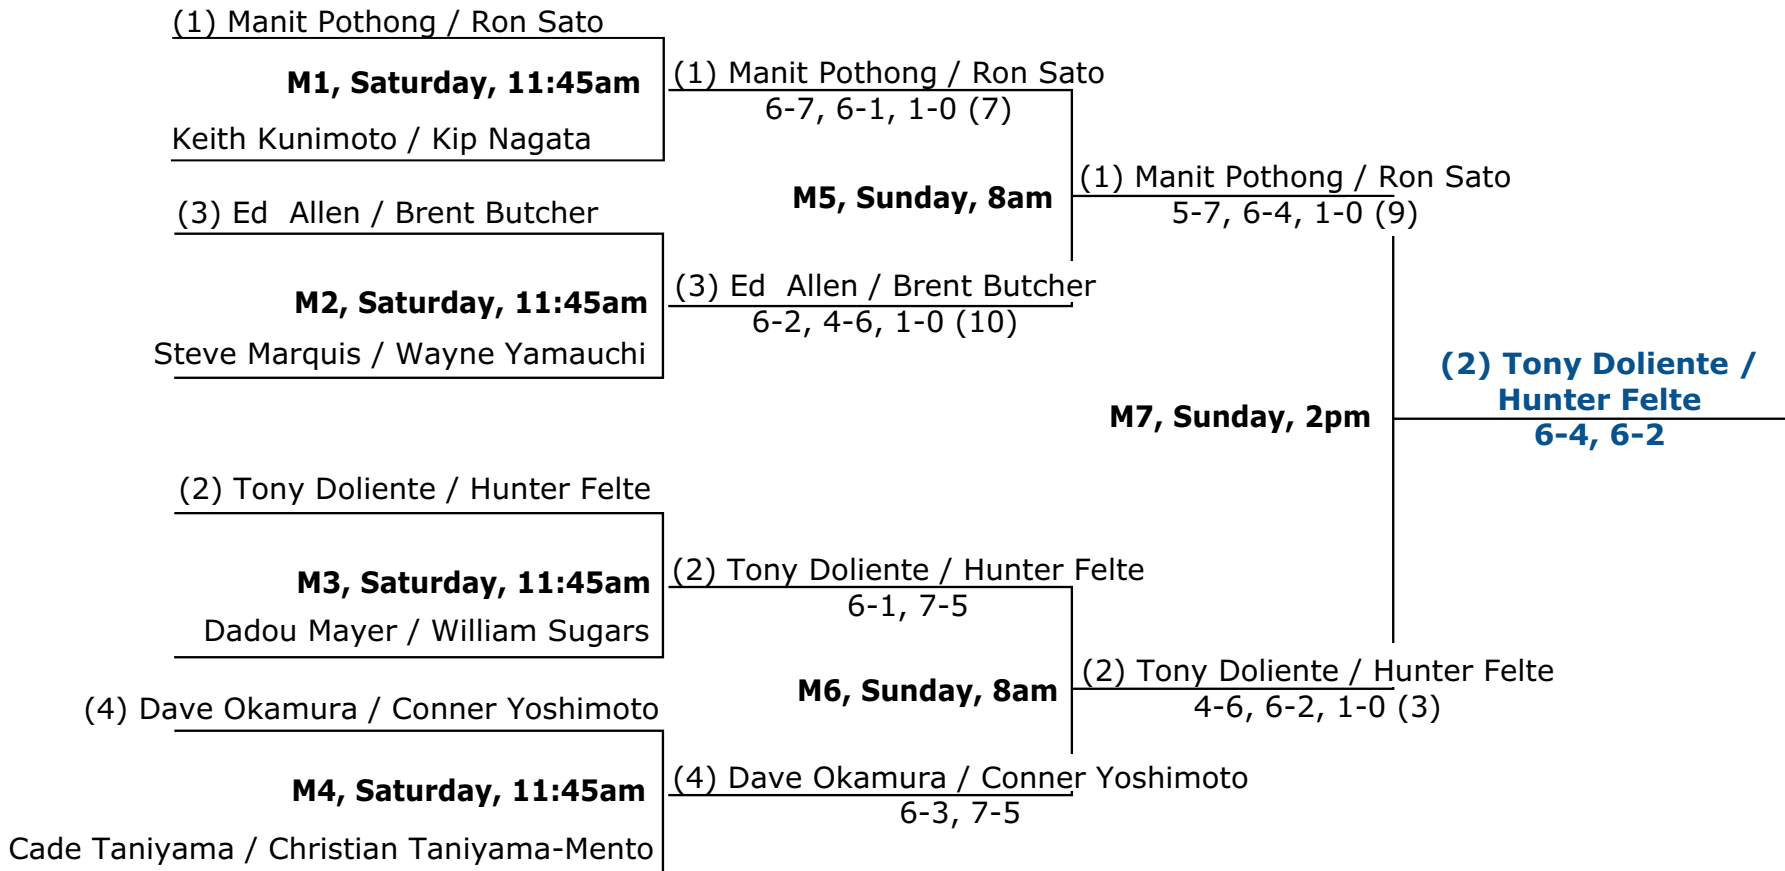

13th Annual FilAm Friendship Doubles Tennis Tournament

July 13-14, 2019

"Biggest non-sanctioned tournament in the state of Hawaii"
Saundra Gulley, Past President West Hawaii District Tennis Association

MENS 7.0