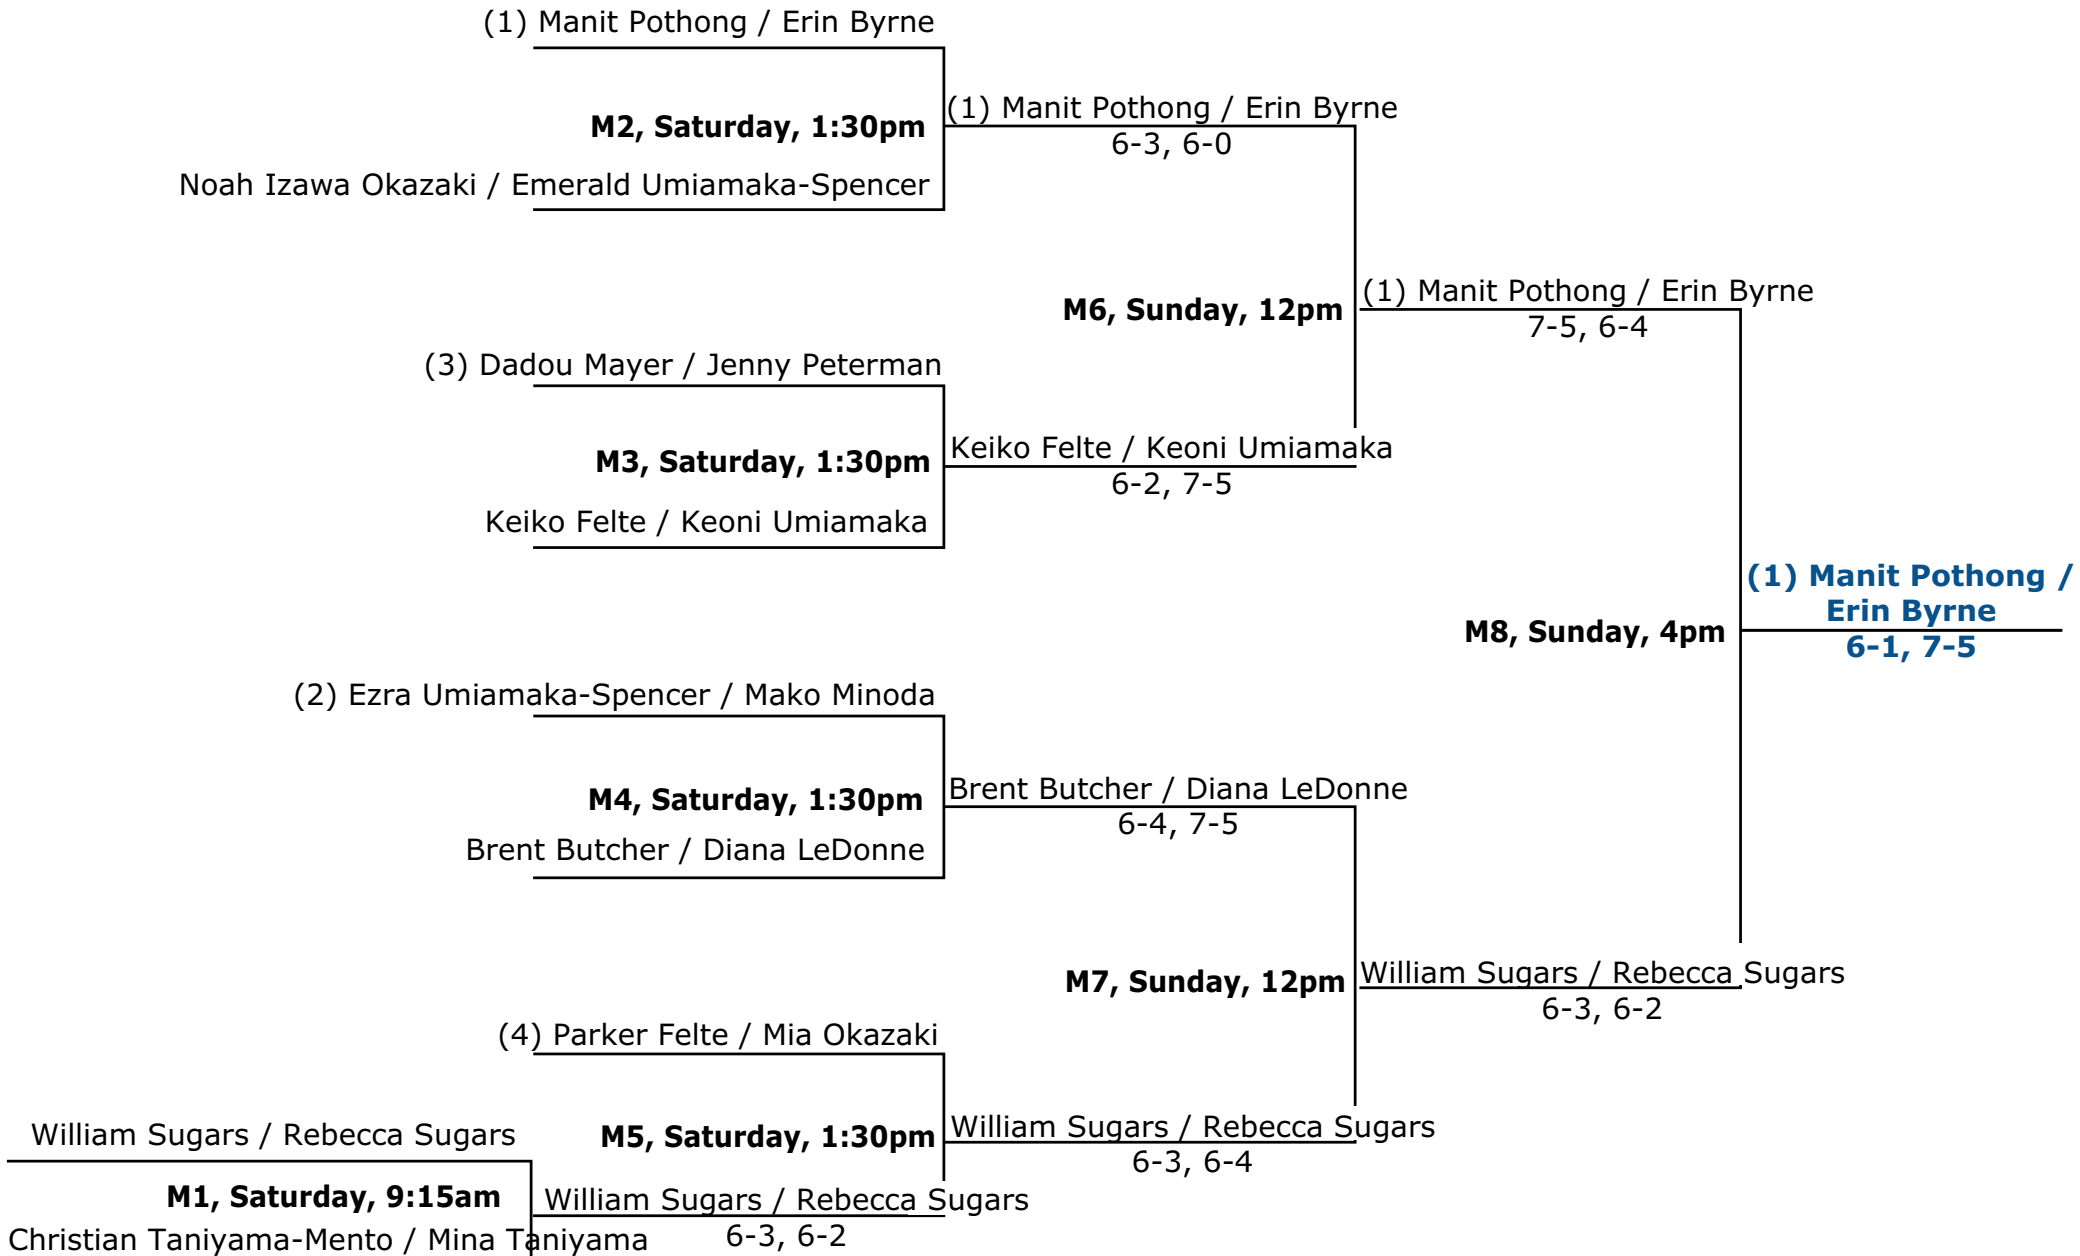

13th Annual FilAm Friendship Doubles Tennis Tournament

July 13-14, 2019

"Biggest non-sanctioned tournament in the state of Hawaii"
Saundra Gulley, Past President West Hawaii District Tennis Association

MIXED 7.0