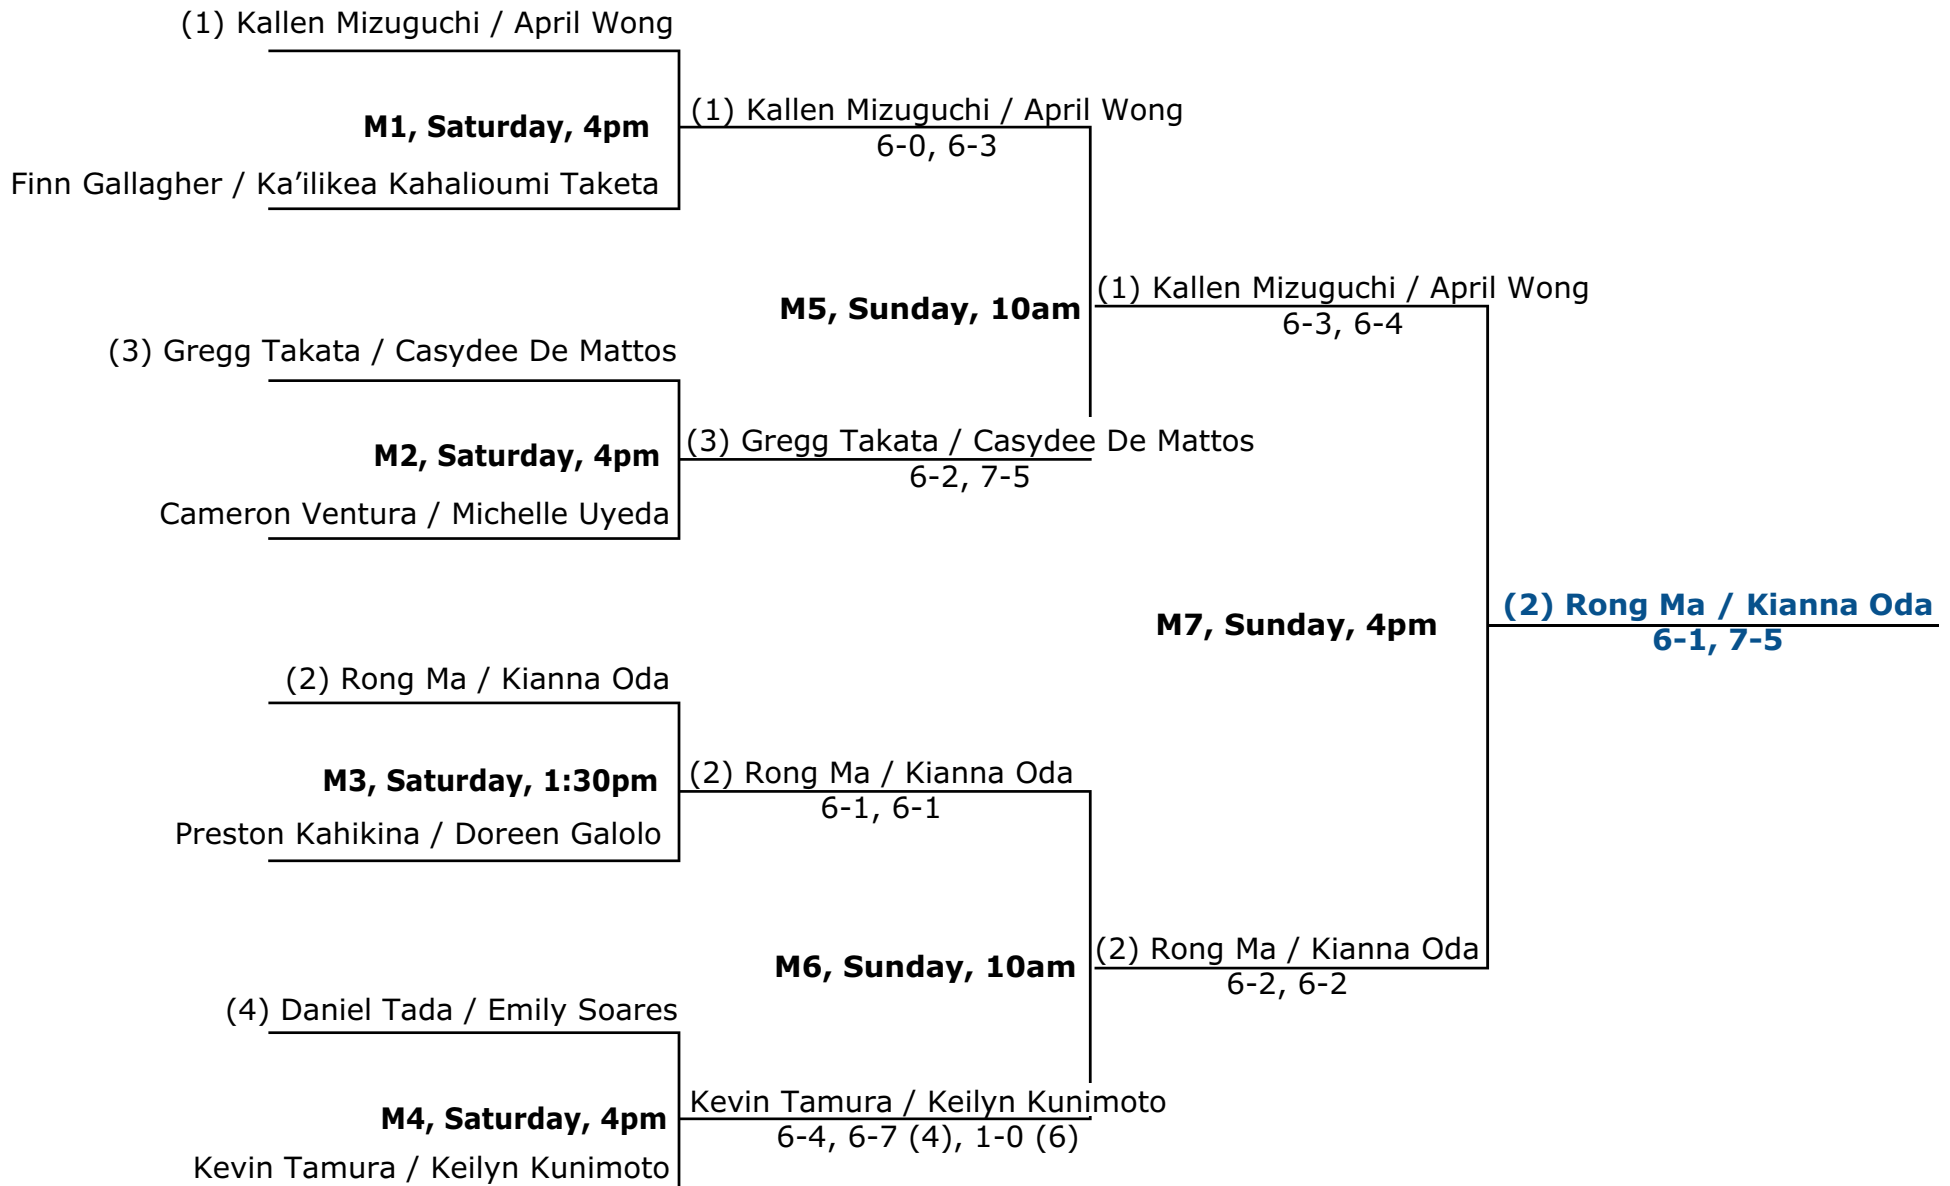

13th Annual FilAm Friendship Doubles Tennis Tournament

July 13-14, 2019

"Biggest non-sanctioned tournament in the state of Hawaii"
Saundra Gulley, Past President West Hawaii District Tennis Association

MIXED OPEN