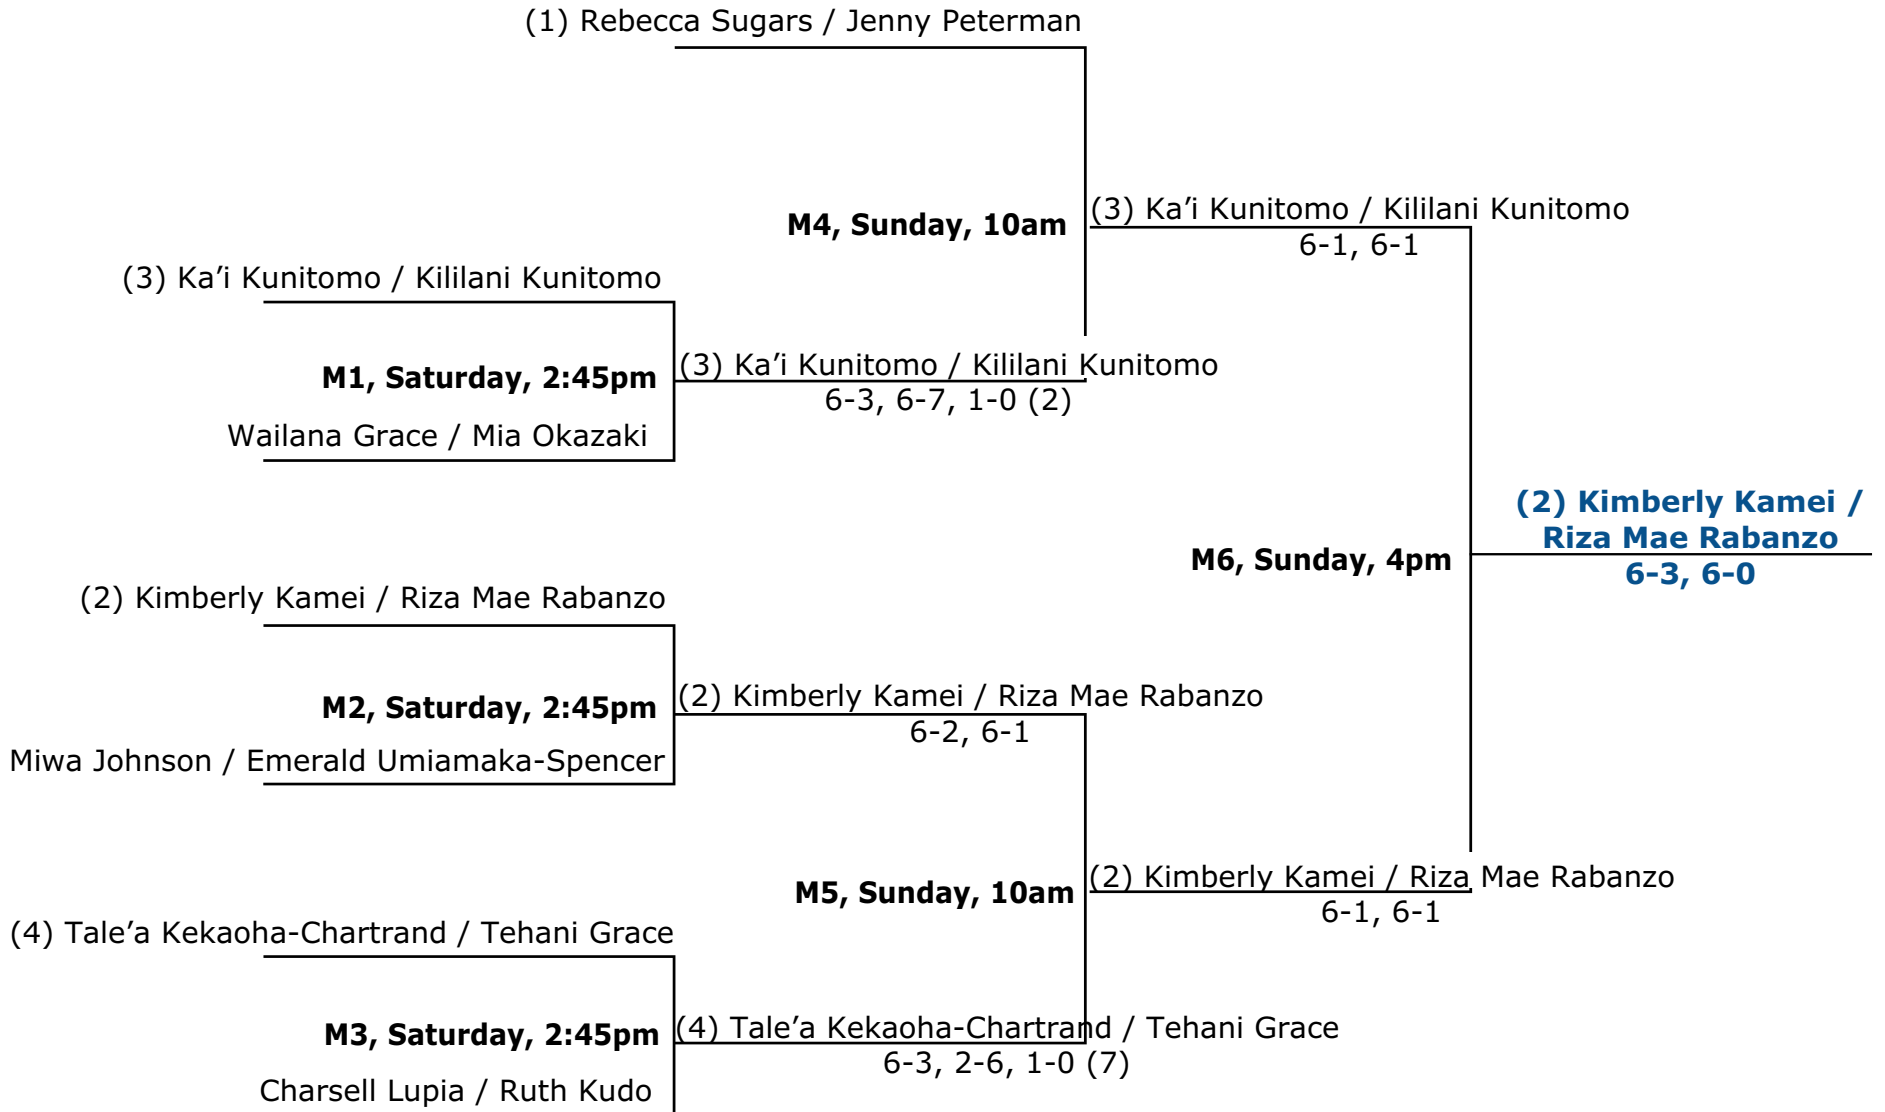

13th Annual FilAm Friendship Doubles Tennis Tournament

July 13-14, 2019

"Biggest non-sanctioned tournament in the state of Hawaii"
Saundra Gulley, Past President West Hawaii District Tennis Association

WOMENS 7.0