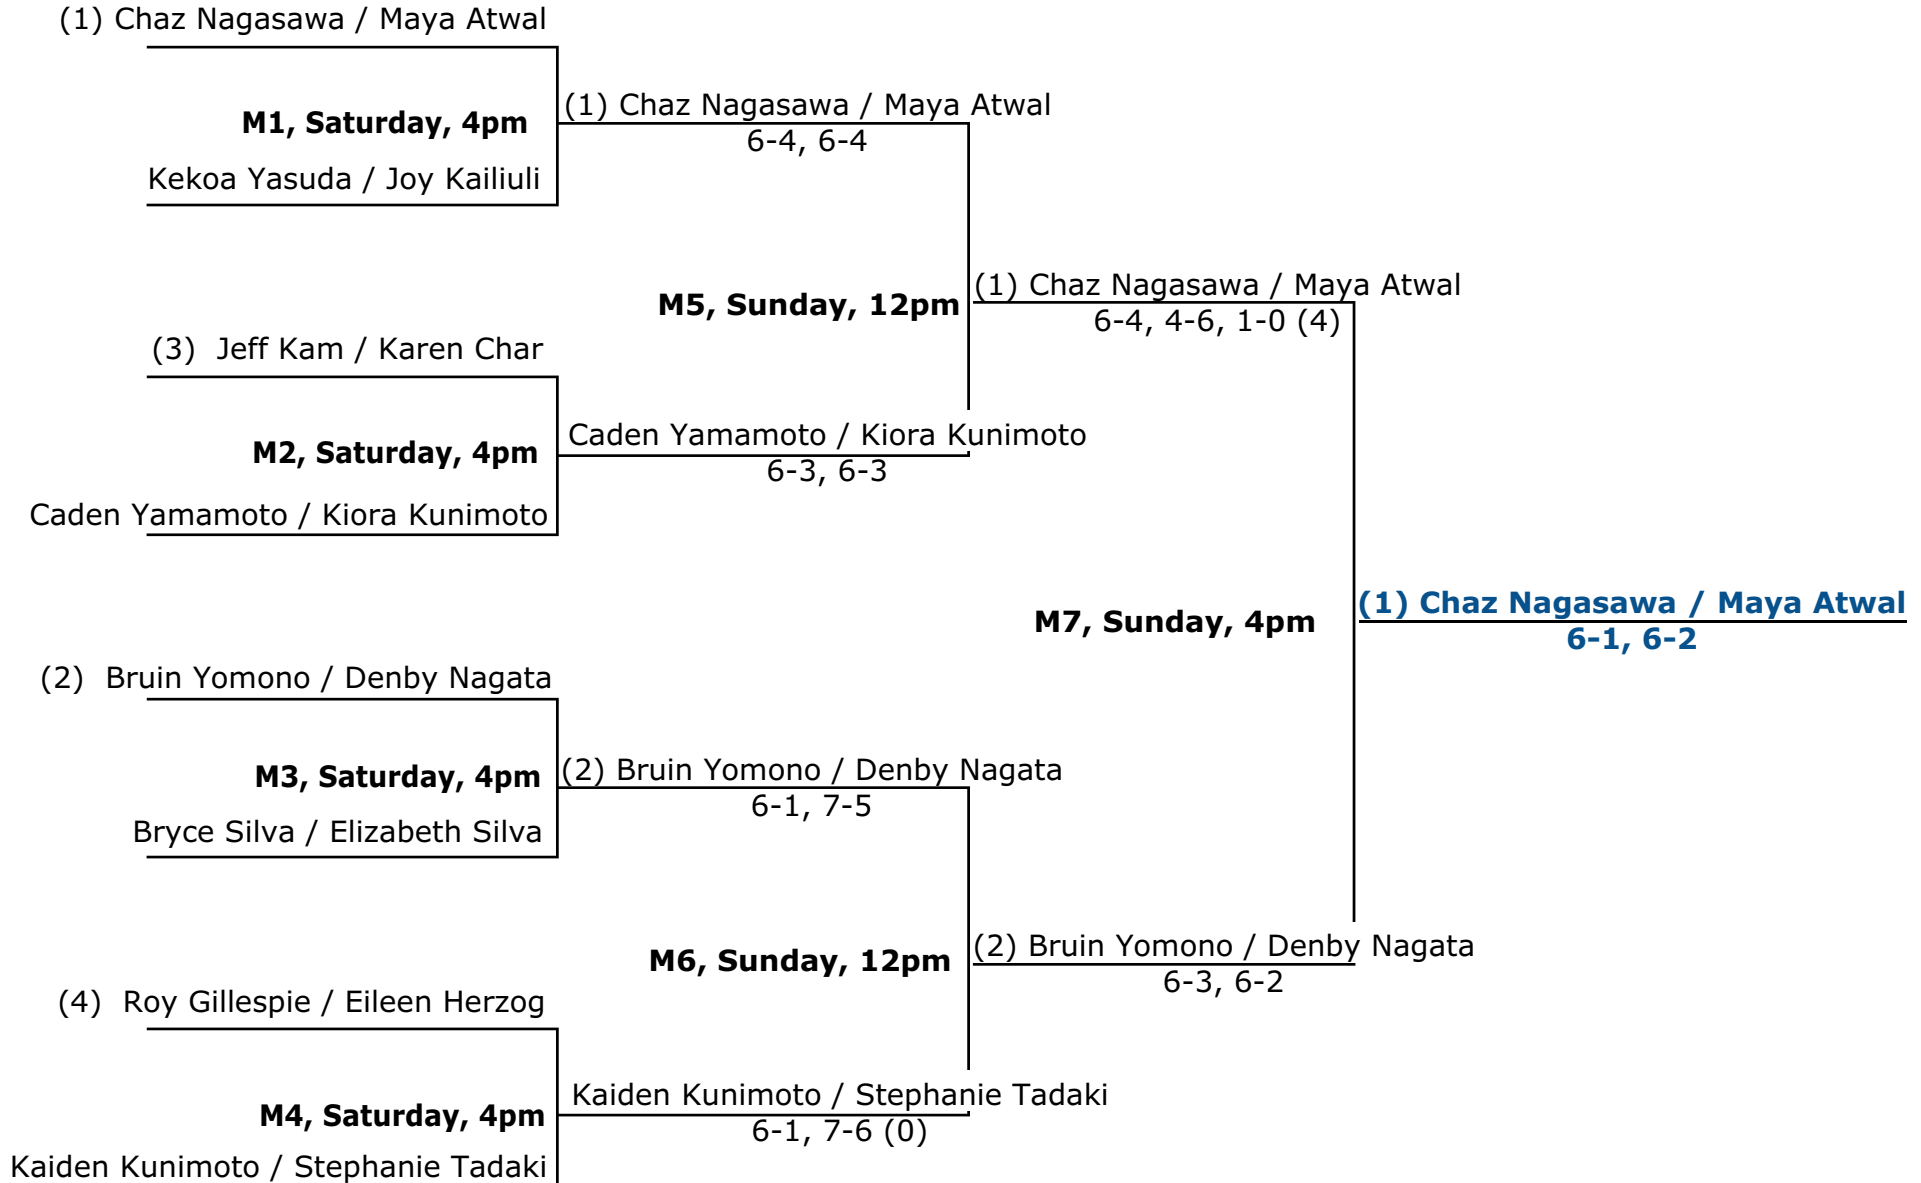

13th Annual FilAm Friendship Doubles Tennis Tournament

July 13-14, 2019

"Biggest non-sanctioned tournament in the state of Hawaii"
Saundra Gulley, Past President West Hawaii District Tennis Association

MIXED 8.5